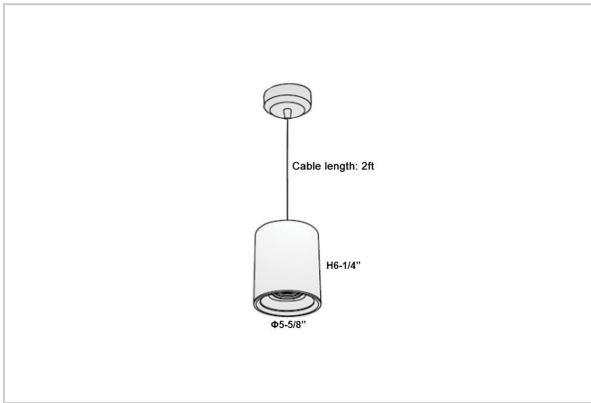

## Product Code : IK-RAuroraPL-30W-30K-BL-90C-45D

Voltage	100 - 277 V AC, 50-60 Hz
Lumen Output	2550lm
Power	30W
CCT	3000K
CRI	>90
Beam Angle	45°
Light Distribution	Flood
LED Light Source	Osram SOLERIQ S 19
Start Time	Instant
Driver	Stand Alone (included)
Operating Position	No Swiveling Type
Dimming	Triac Dimming / 0-10 V Dimming
Heads	Single Head
Finish	Black
Height	6-1/4"
Diameter	5-5/8"
Optics	Reflective Cup Structure
Application Area	Guest Room, Restaurant, Meeting Room, Club, Hall, Hotel Entrance

### Beam Spread (Options)

Spot	15°		Medium		30°		Flood		45°	
	ft	Ø	ft	Ø	ft	Ø	ft	Ø	ft	Ø
3.0	0.72		3.0	1.41		3.0	2.03		3.0	2.03
9.0	2.15		9.0	4.22		9.0	6.09		9.0	6.09
15.0	3.58		15.0	7.04		15.0	10.15		15.0	10.15