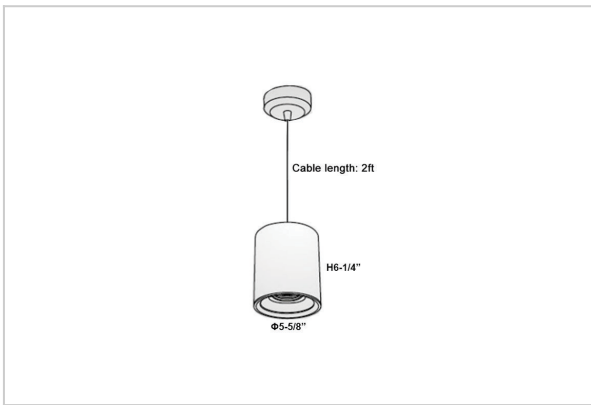

Aurora Pendant Lights

ITEM SKU#: 662187503707

Product Code : IK-RAuroraPL-30W-27K-BL-90C-45D

Voltage	100 - 277 V AC, 50-60 Hz
Lumen Output	2400lm
Power	30W
CCT	2700K
CRI	>90
Beam Angle	45°
Light Distribution	Flood
LED Light Source	Osram SOLERIQ S 19
Start Time	Instant
Driver	Stand Alone (included)
Operating Position	No Swiveling Type
Dimming	Triac Dimming / 0-10 V Dimming
Heads	Single Head
Finish	Black
Height	6-1/4"
Diameter	5-5/8"
Optics	Reflective Cup Structure
Application Area	Guest Room, Restaurant, Meeting Room, Club, Hall, Hotel Entrance

Beam Spread (Options)

Spot	15°		Medium		30°		Flood		45°	
	ft	Ø	ft	Ø	ft	Ø	ft	Ø	ft	Ø
3.0	0.72		3.0	1.41		3.0	2.03			
9.0	2.15		9.0	4.22		9.0	6.09			
15.0	3.58		15.0	7.04		15.0	10.15			

Aurora is a technologically advanced LED Pendant Light that incorporates electronic gear and a high-quality lens with wide beam spread. While commonly used as task light, the unique and state-of-the-art design of this luminaire also enhances the overall aesthetics of your store.