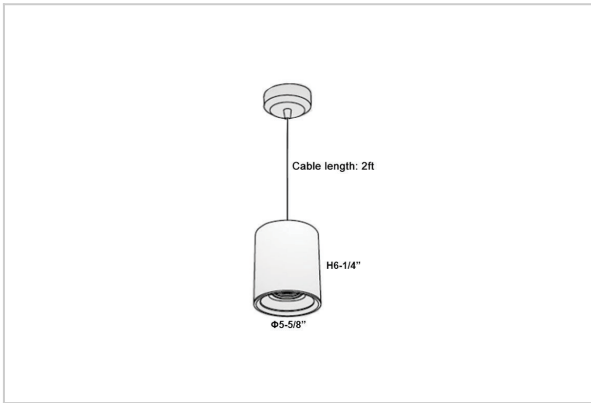

## Product Code : IK-RAuroraPL-30W-27K-BL-90C-45D

Voltage	100 - 277 V AC, 50-60 Hz
Lumen Output	2400lm
Power	30W
CCT	2700K
CRI	>90
Beam Angle	45°
Light Distribution	Flood
LED Light Source	Osram SOLERIQ S 19
Start Time	Instant
Driver	Stand Alone (included)
Operating Position	No Swiveling Type
Dimming	Triac Dimming / 0-10 V Dimming
Heads	Single Head
Finish	Black
Height	6-1/4"
Diameter	5-5/8"
Optics	Reflective Cup Structure
Application Area	Guest Room, Restaurant, Meeting Room, Club, Hall, Hotel Entrance

### Beam Spread (Options)

Spot	15°		Medium		30°		Flood		45°	
	ft	Ø	ft	Ø	ft	Ø	ft	Ø	ft	Ø
3.0	0.72		3.0	1.41		3.0	2.03		3.0	2.03
9.0	2.15		9.0	4.22		9.0	6.09		9.0	6.09
15.0	3.58		15.0	7.04		15.0	10.15		15.0	10.15