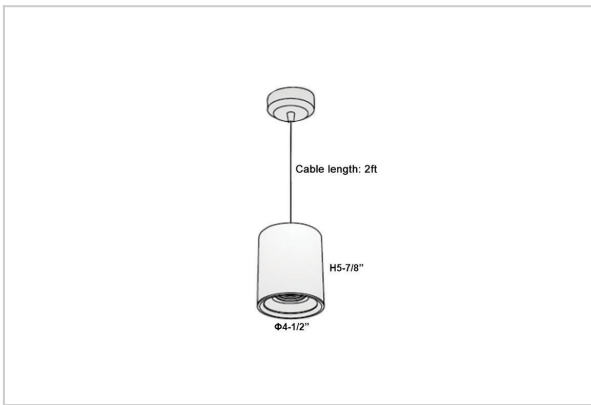

Aurora Pendant Lights

ITEM SKU#: 662187503691

Product Code : IK-RAuroraPL-25W-50K-BL-90C-45D

Voltage	100 - 277 V AC, 50-60 Hz
Lumen Output	2375lm
Power	25W
CCT	5000K
CRI	>90
Beam Angle	45°
Light Distribution	Flood
LED Light Source	Osram SOLERIQ S 19
Start Time	Instant
Driver	Stand Alone (included)
Operating Position	No Swiveling Type
Dimming	Triac Dimming / 0-10 V Dimming
Heads	Single Head
Finish	Black
Height	5-7/8"
Diameter	4-1/2"
Optics	Reflective Cup Structure
Application Area	Guest Room, Restaurant, Meeting Room, Club, Hall, Hotel Entrance

Beam Spread (Options)

Spot	15°		Medium		30°		Flood		45°	
	ft	Ø	ft	Ø	ft	Ø	ft	Ø	ft	Ø
3.0	0.72		3.0	1.41		3.0	2.03			
9.0	2.15		9.0	4.22		9.0	6.09			
15.0	3.58		15.0	7.04		15.0	10.15			

Aurora is a technologically advanced LED Pendant Light that incorporates electronic gear and a high-quality lens with wide beam spread. While commonly used as task light, the unique and state-of-the-art design of this luminaire also enhances the overall aesthetics of your store.