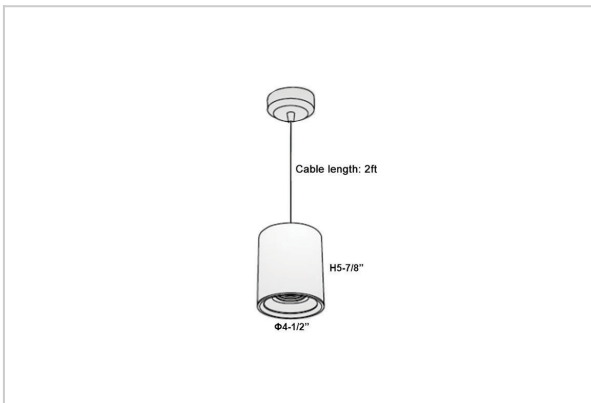

Aurora Pendant Lights

ITEM SKU#: 662187503653

Product Code : IK-RAuroraPL-20W-50K-BL-90C-45D

Voltage	100 - 277 V AC, 50-60 Hz
Lumen Output	1900lm
Power	20W
CCT	5000K
CRI	>90
Beam Angle	45°
Light Distribution	Flood
LED Light Source	Osram SOLERIQ S 19
Start Time	Instant
Driver	Stand Alone (included)
Operating Position	No Swiveling Type
Dimming	Triac Dimming / 0-10 V Dimming
Heads	Single Head
Finish	Black
Height	5-7/8"
Diameter	4-1/2"
Optics	Reflective Cup Structure
Application Area	Guest Room, Restaurant, Meeting Room, Club, Hall, Hotel Entrance

Beam Spread (Options)

Spot	15°		Medium		30°		Flood		45°	
	ft	Ø	ft	Ø	ft	Ø	ft	Ø	ft	Ø
3.0	0.72		3.0	1.41		3.0	2.03		3.0	2.03
9.0	2.15		9.0	4.22		9.0	6.09		9.0	6.09
15.0	3.58		15.0	7.04		15.0	10.15		15.0	10.15