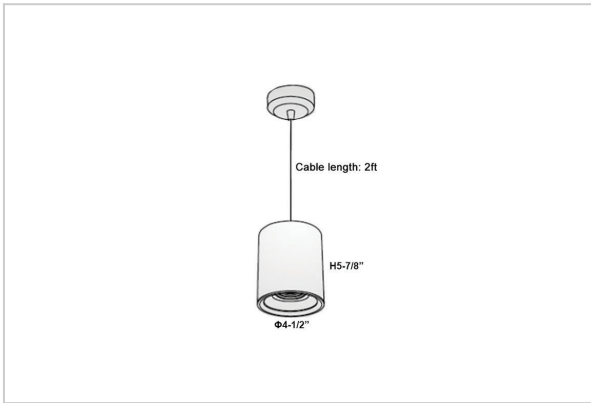

## Product Code : IK-RAuroraPL-20W-40K-BL-90C-45D

Voltage	100 - 277 V AC, 50-60 Hz
Lumen Output	1800lm
Power	20W
CCT	4000K
CRI	>90
Beam Angle	45°
Light Distribution	Flood
LED Light Source	Osram SOLERIQ S 19
Start Time	Instant
Driver	Stand Alone (included)
Operating Position	No Swiveling Type
Dimming	Triac Dimming / 0-10 V Dimming
Heads	Single Head
Finish	Black
Height	5-7/8"
Diameter	4-1/2"
Optics	Reflective Cup Structure
Application Area	Guest Room, Restaurant, Meeting Room, Club, Hall, Hotel Entrance

### Beam Spread (Options)

Spot	15°		Medium		30°		Flood		45°	
	ft	Ø	ft	Ø	ft	Ø	ft	Ø	ft	Ø
3.0	0.72		3.0	1.41		3.0	2.03			
9.0	2.15		9.0	4.22		9.0	6.09			
15.0	3.58		15.0	7.04		15.0	10.15			

Aurora is a technologically advanced LED Pendant Light that incorporates electronic gear and a high-quality lens with wide beam spread. While commonly used as task light, the unique and state-of-the-art design of this luminaire also enhances the overall aesthetics of your store.