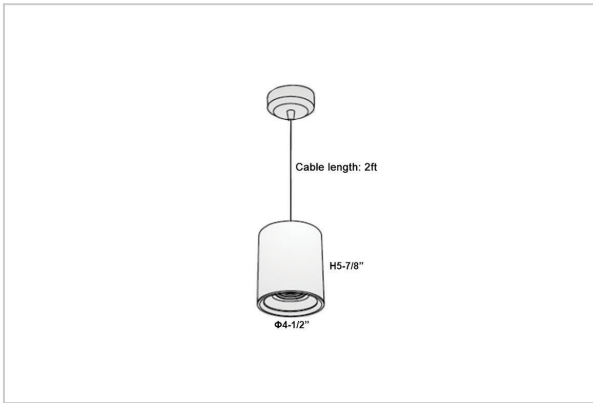

## Product Code : IK-RAuroraPL-20W-30K-BL-90C-45D

Voltage	100 - 277 V AC, 50-60 Hz
Lumen Output	1700lm
Power	20W
CCT	3000K
CRI	>90
Beam Angle	45°
Light Distribution	Flood
LED Light Source	Osram SOLERIQ S 19
Start Time	Instant
Driver	Stand Alone (included)
Operating Position	No Swiveling Type
Dimming	Triac Dimming / 0-10 V Dimming
Heads	Single Head
Finish	Black
Height	5-7/8"
Diameter	4-1/2"
Optics	Reflective Cup Structure
Application Area	Guest Room, Restaurant, Meeting Room, Club, Hall, Hotel Entrance

### Beam Spread (Options)

Spot	15°		Medium		30°		Flood		45°	
	ft	Ø	ft	Ø	ft	Ø	ft	Ø	ft	Ø
3.0	0.72		3.0	1.41		3.0	2.03			
9.0	2.15		9.0	4.22		9.0	6.09			
15.0	3.58		15.0	7.04		15.0	10.15			

Aurora is a technologically advanced LED Pendant Light that incorporates electronic gear and a high-quality lens with wide beam spread. While commonly used as task light, the unique and state-of-the-art design of this luminaire also enhances the overall aesthetics of your store.