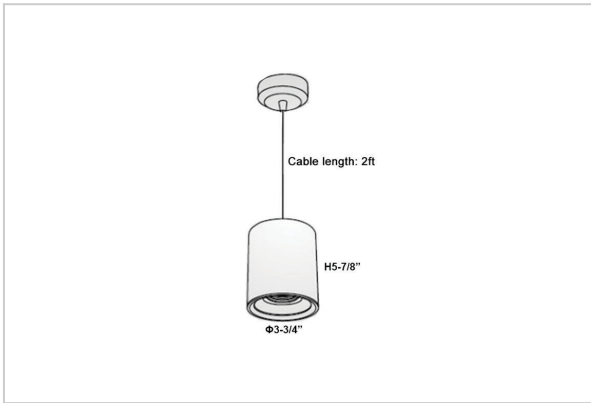

Aurora Pendant Lights

ITEM SKU#: 662187503615

Product Code : IK-RAuroraPL-15W-50K-BL-90C-45D

Voltage	100 - 277 V AC, 50-60 Hz
Lumen Output	1425lm
Power	15W
CCT	5000K
CRI	>90
Beam Angle	45°
Light Distribution	Flood
LED Light Source	Osram SOLERIQ S 19
Start Time	Instant
Driver	Stand Alone (included)
Operating Position	No Swiveling Type
Dimming	Triac Dimming / 0-10 V Dimming
Heads	Single Head
Finish	Black
Height	5-7/8"
Diameter	3-3/4"
Optics	Reflective Cup Structure
Application Area	Guest Room, Restaurant, Meeting Room, Club, Hall, Hotel Entrance

Beam Spread (Options)

Spot	15°		Medium		30°		Flood		45°	
	ft	Ø	ft	Ø	ft	Ø	ft	Ø	ft	Ø
3.0	0.72		3.0	1.41		3.0	2.03			
9.0	2.15		9.0	4.22		9.0	6.09			
15.0	3.58		15.0	7.04		15.0	10.15			

Aurora is a technologically advanced LED Pendant Light that incorporates electronic gear and a high-quality lens with wide beam spread. While commonly used as task light, the unique and state-of-the-art design of this luminaire also enhances the overall aesthetics of your store.