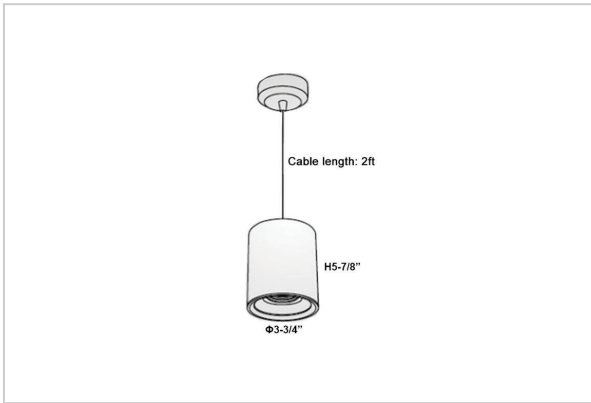

## Product Code : IK-RAuroraPL-15W-50K-BL-90C-45D

Voltage	100 - 277 V AC, 50-60 Hz
Lumen Output	1425lm
Power	15W
CCT	5000K
CRI	>90
Beam Angle	45°
Light Distribution	Flood
LED Light Source	Osram SOLERIQ S 19
Start Time	Instant
Driver	Stand Alone (included)
Operating Position	No Swiveling Type
Dimming	Triac Dimming / 0-10 V Dimming
Heads	Single Head
Finish	Black
Height	5-7/8"
Diameter	3-3/4"
Optics	Reflective Cup Structure
Application Area	Guest Room, Restaurant, Meeting Room, Club, Hall, Hotel Entrance

### Beam Spread (Options)

Spot 15°		Medium 30°		Flood 45°	
ft	Ø	ft	Ø	ft	Ø
3.0	0.72	3.0	1.41	3.0	2.03
9.0	2.15	9.0	4.22	9.0	6.09
15.0	3.58	15.0	7.04	15.0	10.15

Aurora is a technologically advanced LED Pendant Light that incorporates electronic gear and a high-quality lens with wide beam spread. While commonly used as task light, the unique and state-of-the-art design of this luminaire also enhances the overall aesthetics of your store.