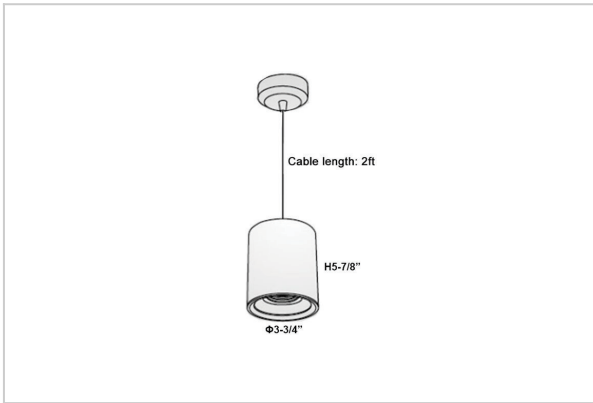

## Product Code : IK-RAuroraPL-15W-50K-BL-90C-45D

Voltage	100 - 277 V AC, 50-60 Hz
Lumen Output	1425lm
Power	15W
CCT	5000K
CRI	>90
Beam Angle	45°
Light Distribution	Flood
LED Light Source	Osram SOLERIQ S 19
Start Time	Instant
Driver	Stand Alone (included)
Operating Position	No Swiveling Type
Dimming	Triac Dimming / 0-10 V Dimming
Heads	Single Head
Finish	Black
Height	5-7/8"
Diameter	3-3/4"
Optics	Reflective Cup Structure
Application Area	Guest Room, Restaurant, Meeting Room, Club, Hall, Hotel Entrance

### Beam Spread (Options)

Spot	15°		Medium		30°		Flood		45°	
	ft	Ø	ft	Ø	ft	Ø	ft	Ø	ft	Ø
3.0	0.72		3.0	1.41		3.0	2.03			
9.0	2.15		9.0	4.22		9.0	6.09			
15.0	3.58		15.0	7.04		15.0	10.15			

Aurora is a technologically advanced LED Pendant Light that incorporates electronic gear and a high-quality lens with wide beam spread. While commonly used as task light, the unique and state-of-the-art design of this luminaire also enhances the overall aesthetics of your store.