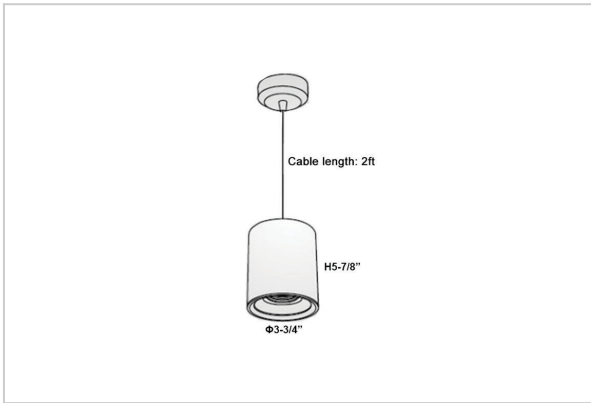

Aurora Pendant Lights

ITEM SKU#: 662187503608

Product Code : IK-RAuroraPL-15W-40K-BL-90C-45D

Voltage	100 - 277 V AC, 50-60 Hz
Lumen Output	1350lm
Power	15W
CCT	4000K
CRI	>90
Beam Angle	45°
Light Distribution	Flood
LED Light Source	Osram SOLERIQ S 19
Start Time	Instant
Driver	Stand Alone (included)
Operating Position	No Swiveling Type
Dimming	Triac Dimming / 0-10 V Dimming
Heads	Single Head
Finish	Black
Height	5-7/8"
Diameter	3-3/4"
Optics	Reflective Cup Structure
Application Area	Guest Room, Restaurant, Meeting Room, Club, Hall, Hotel Entrance

Beam Spread (Options)

Spot	15°		Medium		30°		Flood		45°	
	ft	Ø	ft	Ø	ft	Ø	ft	Ø	ft	Ø
3.0	0.72		3.0	1.41		3.0	2.03			
9.0	2.15		9.0	4.22		9.0	6.09			
15.0	3.58		15.0	7.04		15.0	10.15			

Aurora is a technologically advanced LED Pendant Light that incorporates electronic gear and a high-quality lens with wide beam spread. While commonly used as task light, the unique and state-of-the-art design of this luminaire also enhances the overall aesthetics of your store.