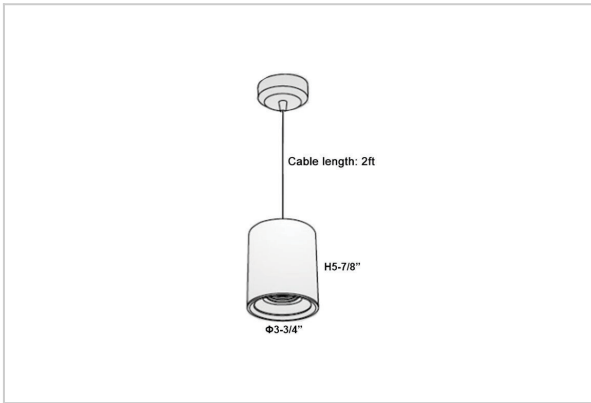

## Product Code : IK-RAuroraPL-15W-40K-BL-90C-45D

Voltage	100 - 277 V AC, 50-60 Hz
Lumen Output	1350lm
Power	15W
CCT	4000K
CRI	>90
Beam Angle	45°
Light Distribution	Flood
LED Light Source	Osram SOLERIQ S 19
Start Time	Instant
Driver	Stand Alone (included)
Operating Position	No Swiveling Type
Dimming	Triac Dimming / 0-10 V Dimming
Heads	Single Head
Finish	Black
Height	5-7/8"
Diameter	3-3/4"
Optics	Reflective Cup Structure
Application Area	Guest Room, Restaurant, Meeting Room, Club, Hall, Hotel Entrance

### Beam Spread (Options)

Spot	15°		Medium		30°		Flood		45°	
	ft	Ø	ft	Ø	ft	Ø	ft	Ø	ft	Ø
3.0	0.72		3.0	1.41		3.0	2.03			
9.0	2.15		9.0	4.22		9.0	6.09			
15.0	3.58		15.0	7.04		15.0	10.15			

Aurora is a technologically advanced LED Pendant Light that incorporates electronic gear and a high-quality lens with wide beam spread. While commonly used as task light, the unique and state-of-the-art design of this luminaire also enhances the overall aesthetics of your store.