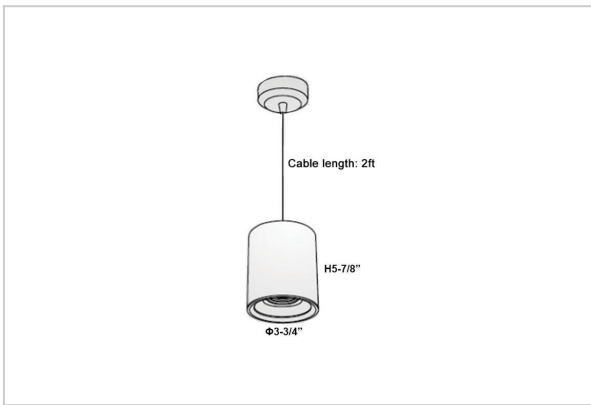

Aurora Pendant Lights

ITEM SKU#: 662187503592

Product Code : IK-RAuroraPL-15W-30K-BL-90C-45D

Voltage	100 - 277 V AC, 50-60 Hz
Lumen Output	1275lm
Power	15W
CCT	3000K
CRI	>90
Beam Angle	45°
Light Distribution	Flood
LED Light Source	Osram SOLERIQ S 19
Start Time	Instant
Driver	Stand Alone (included)
Operating Position	No Swiveling Type
Dimming	Triac Dimming / 0-10 V Dimming
Heads	Single Head
Finish	Black
Height	5-7/8"
Diameter	3-3/4"
Optics	Reflective Cup Structure
Application Area	Guest Room, Restaurant, Meeting Room, Club, Hall, Hotel Entrance

Beam Spread (Options)

Spot	15°		Medium 30°		Flood 45°	
	ft	Ø	ft	Ø	ft	Ø
3.0	0.72	3.0	1.41	3.0	2.03	
9.0	2.15	9.0	4.22	9.0	6.09	
15.0	3.58	15.0	7.04	15.0	10.15	

Aurora is a technologically advanced LED Pendant Light that incorporates electronic gear and a high-quality lens with wide beam spread. While commonly used as task light, the unique and state-of-the-art design of this luminaire also enhances the overall aesthetics of your store.