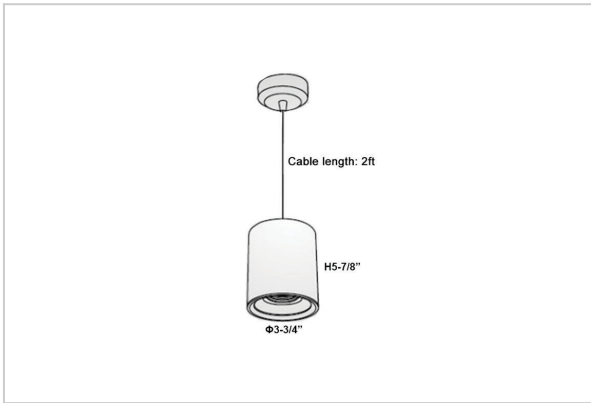

Aurora Pendant Lights

ITEM SKU#: 662187503592

Product Code : IK-RAuroraPL-15W-30K-BL-90C-45D

Voltage	100 - 277 V AC, 50-60 Hz
Lumen Output	1275lm
Power	15W
CCT	3000K
CRI	>90
Beam Angle	45°
Light Distribution	Flood
LED Light Source	Osram SOLERIQ S 19
Start Time	Instant
Driver	Stand Alone (included)
Operating Position	No Swiveling Type
Dimming	Triac Dimming / 0-10 V Dimming
Heads	Single Head
Finish	Black
Height	5-7/8"
Diameter	3-3/4"
Optics	Reflective Cup Structure
Application Area	Guest Room, Restaurant, Meeting Room, Club, Hall, Hotel Entrance

Beam Spread (Options)

Spot	15°		Medium		30°		Flood		45°	
	ft	Ø	ft	Ø	ft	Ø	ft	Ø	ft	Ø
3.0	0.72		3.0	1.41			3.0	2.03		
9.0	2.15		9.0	4.22			9.0	6.09		
15.0	3.58		15.0	7.04			15.0	10.15		

Aurora is a technologically advanced LED Pendant Light that incorporates electronic gear and a high-quality lens with wide beam spread. While commonly used as task light, the unique and state-of-the-art design of this luminaire also enhances the overall aesthetics of your store.