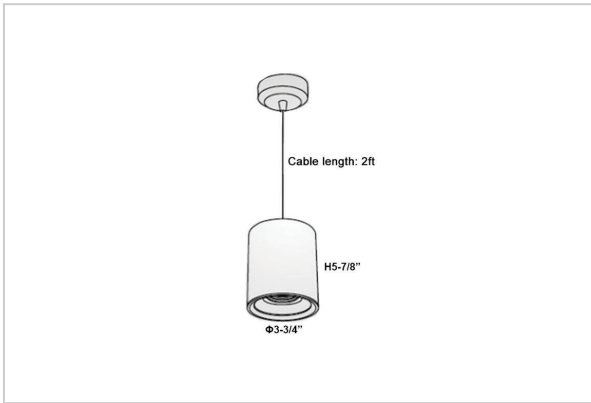

## Product Code : IK-RAuroraPL-15W-27K-BL-90C-45D

Voltage	100 - 277 V AC, 50-60 Hz
Lumen Output	1200lm
Power	15W
CCT	2700K
CRI	>90
Beam Angle	45°
Light Distribution	Flood
LED Light Source	Osram SOLERIQ S 19
Start Time	Instant
Driver	Stand Alone (included)
Operating Position	No Swiveling Type
Dimming	Triac Dimming / 0-10 V Dimming
Heads	Single Head
Finish	Black
Height	5-7/8"
Diameter	3-3/4"
Optics	Reflective Cup Structure
Application Area	Guest Room, Restaurant, Meeting Room, Club, Hall, Hotel Entrance

### Beam Spread (Options)

Spot	15°		Medium		30°		Flood		45°	
	ft	Ø	ft	Ø	ft	Ø	ft	Ø	ft	Ø
3.0	0.72		3.0	1.41		3.0	2.03		3.0	2.03
9.0	2.15		9.0	4.22		9.0	6.09		9.0	6.09
15.0	3.58		15.0	7.04		15.0	10.15		15.0	10.15