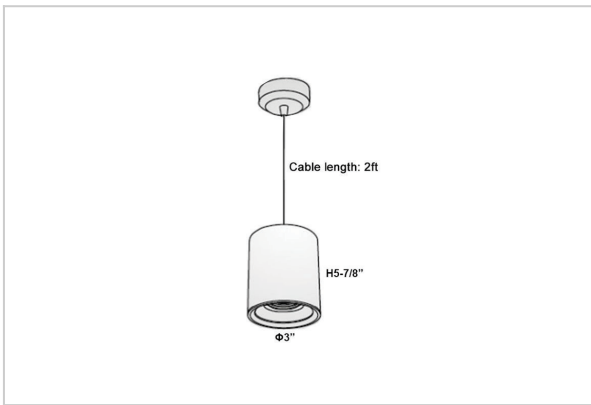

Aurora Pendant Lights

ITEM SKU#: 662187503554

Product Code : IK-RAuroraPL-12W-30K-BL-90C-45D

Voltage	100 - 277 V AC, 50-60 Hz
Lumen Output	1020lm
Power	12W
CCT	3000K
CRI	>90
Beam Angle	45°
Light Distribution	Flood
LED Light Source	Osram SOLERIQ S 19
Start Time	Instant
Driver	Stand Alone (included)
Operating Position	No Swiveling Type
Dimming	Triac Dimming / 0-10 V Dimming
Heads	Single Head
Finish	Black
Height	5-7/8"
Diameter	3"
Optics	Reflective Cup Structure
Application Area	Guest Room, Restaurant, Meeting Room, Club, Hall, Hotel Entrance

Beam Spread (Options)

Spot	15°		Medium		30°		Flood		45°	
	ft	Ø	ft	Ø	ft	Ø	ft	Ø	ft	Ø
3.0	0.72		3.0	1.41		3.0	2.03		3.0	2.03
9.0	2.15		9.0	4.22		9.0	6.09		9.0	6.09
15.0	3.58		15.0	7.04		15.0	10.15		15.0	10.15

Aurora is a technologically advanced LED Pendant Light that incorporates electronic gear and a high-quality lens with wide beam spread. While commonly used as task light, the unique and state-of-the-art design of this luminaire also enhances the overall aesthetics of your store.