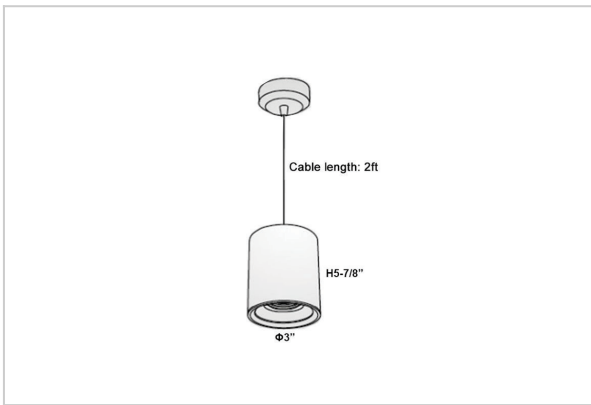

Aurora Pendant Lights

ITEM SKU#: 662187503554

Product Code : IK-RAuroraPL-12W-30K-BL-90C-45D

Voltage	100 - 277 V AC, 50-60 Hz
Lumen Output	1020lm
Power	12W
CCT	3000K
CRI	>90
Beam Angle	45°
Light Distribution	Flood
LED Light Source	Osram SOLERIQ S 19
Start Time	Instant
Driver	Stand Alone (included)
Operating Position	No Swiveling Type
Dimming	Triac Dimming / 0-10 V Dimming
Heads	Single Head
Finish	Black
Height	5-7/8"
Diameter	3"
Optics	Reflective Cup Structure
Application Area	Guest Room, Restaurant, Meeting Room, Club, Hall, Hotel Entrance

Beam Spread (Options)

Spot	15°		Medium		30°		Flood		45°	
	ft	Ø	ft	Ø	ft	Ø	ft	Ø	ft	Ø
3.0	0.72		3.0	1.41		3.0	2.03		3.0	2.03
9.0	2.15		9.0	4.22		9.0	6.09		9.0	6.09
15.0	3.58		15.0	7.04		15.0	10.15		15.0	10.15