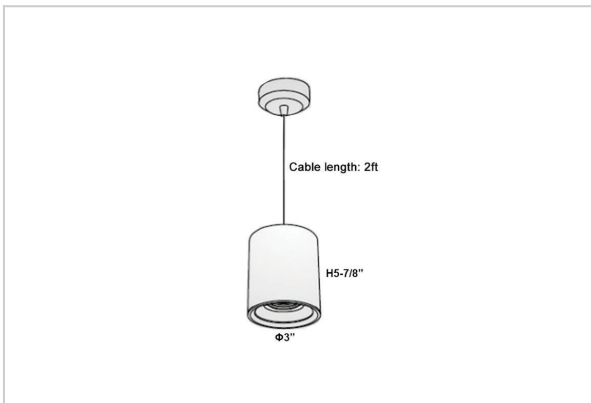

Aurora Pendant Lights

ITEM SKU#: 662187503523

Product Code : IK-RAuroraPL-8W-40K-BL-90C-45D

Voltage	100 - 277 V AC, 50-60 Hz
Lumen Output	720lm
Power	8W
CCT	4000K
CRI	>90
Beam Angle	45°
Light Distribution	Flood
LED Light Source	Osram SOLERIQ S 19
Start Time	Instant
Driver	Stand Alone (included)
Operating Position	No Swiveling Type
Dimming	Triac Dimming / 0-10 V Dimming
Heads	Single Head
Finish	Black
Height	5-7/8"
Diameter	3"
Optics	Reflective Cup Structure
Application Area	Guest Room, Restaurant, Meeting Room, Club, Hall, Hotel Entrance

Beam Spread (Options)

Spot	15°		Medium		30°		Flood		45°	
	ft	Ø	ft	Ø	ft	Ø	ft	Ø	ft	Ø
3.0	0.72		3.0	1.41		3.0	2.03		3.0	2.03
9.0	2.15		9.0	4.22		9.0	6.09		9.0	6.09
15.0	3.58		15.0	7.04		15.0	10.15		15.0	10.15