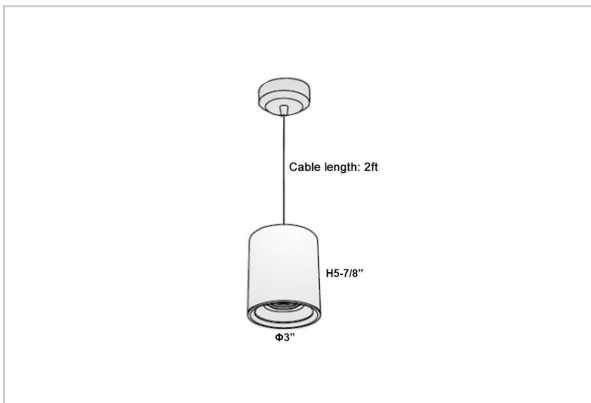

Aurora Pendant Lights

ITEM SKU#: 662187503486

Product Code : IK-RAuroraPL-55W-40K-WH-90C-30D

Voltage	100 - 277 V AC, 50-60 Hz
Lumen Output	4950lm
Power	55W
CCT	4000K
CRI	>90
Beam Angle	30°
Light Distribution	Medium
LED Light Source	Osram SOLERIQ S 19
Start Time	Instant
Driver	Stand Alone (included)
Operating Position	No Swiveling Type
Dimming	Triac Dimming / 0-10 V Dimming
Heads	Single Head
Finish	White
Height	7-1/8"
Diameter	6-3/4"
Optics	Reflective Cup Structure
Application Area	Guest Room, Restaurant, Meeting Room, Club, Hall, Hotel Entrance

Beam Spread (Options)

Spot	15°	Medium	30°	Flood	45°
ft	Ø	ft	Ø	ft	Ø
3.0	0.72	3.0	1.41	3.0	2.03
9.0	2.15	9.0	4.22	9.0	6.09
15.0	3.58	15.0	7.04	15.0	10.15

Aurora is a technologically advanced LED Pendant Light that incorporates electronic gear and a high-quality lens with wide beam spread. While commonly used as task light, the unique and state-of-the-art design of this luminaire also enhances the overall aesthetics of your store.