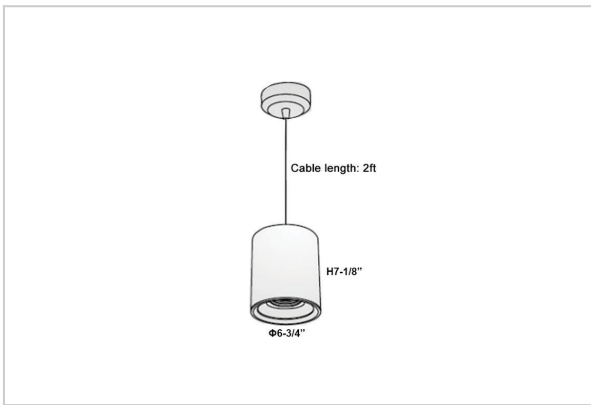

Aurora Pendant Lights

ITEM SKU#: 662187503455

Product Code : IK-RAuroraPL-50W-50K-WH-90C-30D

Voltage	100 - 277 V AC, 50-60 Hz
Lumen Output	4750lm
Power	50W
CCT	5000K
CRI	>90
Beam Angle	30°
Light Distribution	Medium
LED Light Source	Osram SOLERIQ S 19
Start Time	Instant
Driver	Stand Alone (included)
Operating Position	No Swiveling Type
Dimming	Triac Dimming / 0-10 V Dimming
Heads	Single Head
Finish	White
Height	7-1/8"
Diameter	6-3/4"
Optics	Reflective Cup Structure
Application Area	Guest Room, Restaurant, Meeting Room, Club, Hall, Hotel Entrance

Beam Spread (Options)

Spot	15°		Medium		30°		Flood		45°	
	ft	Ø	ft	Ø	ft	Ø	ft	Ø	ft	Ø
3.0	0.72		3.0	1.41	3.0	2.03				
9.0	2.15		9.0	4.22	9.0	6.09				
15.0	3.58		15.0	7.04	15.0	10.15				

Aurora is a technologically advanced LED Pendant Light that incorporates electronic gear and a high-quality lens with wide beam spread. While commonly used as task light, the unique and state-of-the-art design of this luminaire also enhances the overall aesthetics of your store.