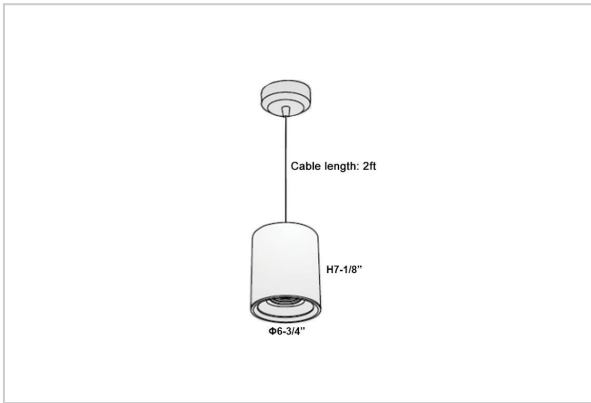

Aurora Pendant Lights

ITEM SKU#: 662187503455

Product Code : IK-RAuroraPL-50W-50K-WH-90C-30D

Voltage	100 - 277 V AC, 50-60 Hz
Lumen Output	4750lm
Power	50W
CCT	5000K
CRI	>90
Beam Angle	30°
Light Distribution	Medium
LED Light Source	Osram SOLERIQ S 19
Start Time	Instant
Driver	Stand Alone (included)
Operating Position	No Swiveling Type
Dimming	Triac Dimming / 0-10 V Dimming
Heads	Single Head
Finish	White
Height	7-1/8"
Diameter	6-3/4"
Optics	Reflective Cup Structure
Application Area	Guest Room, Restaurant, Meeting Room, Club, Hall, Hotel Entrance

Beam Spread (Options)

Spot	15°		Medium		30°		Flood		45°	
	ft	Ø	ft	Ø	ft	Ø	ft	Ø	ft	Ø
3.0	0.72		3.0	1.41	3.0	2.03				
9.0	2.15		9.0	4.22	9.0	6.09				
15.0	3.58		15.0	7.04	15.0	10.15				

Aurora is a technologically advanced LED Pendant Light that incorporates electronic gear and a high-quality lens with wide beam spread. While commonly used as task light, the unique and state-of-the-art design of this luminaire also enhances the overall aesthetics of your store.