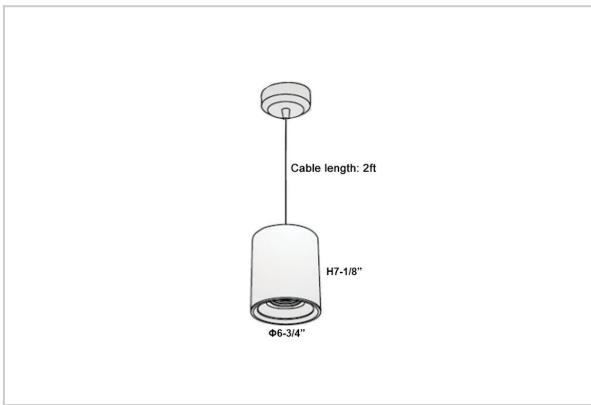

Aurora Pendant Lights

ITEM SKU#: 662187503424

Product Code : IK-RAuroraPL-50W-27K-WH-90C-30D

Voltage	100 - 277 V AC, 50-60 Hz
Lumen Output	4000lm
Power	50W
CCT	2700K
CRI	>90
Beam Angle	30°
Light Distribution	Medium
LED Light Source	Osram SOLERIQ S 19
Start Time	Instant
Driver	Stand Alone (included)
Operating Position	No Swiveling Type
Dimming	Triac Dimming / 0-10 V Dimming
Heads	Single Head
Finish	White
Height	7-1/8"
Diameter	6-3/4"
Optics	Reflective Cup Structure
Application Area	Guest Room, Restaurant, Meeting Room, Club, Hall, Hotel Entrance

Beam Spread (Options)

Spot	15°		Medium		30°		Flood		45°	
	ft	Ø	ft	Ø	ft	Ø	ft	Ø	ft	Ø
3.0	0.72		3.0	1.41	3.0	2.03				
9.0	2.15		9.0	4.22	9.0	6.09				
15.0	3.58		15.0	7.04	15.0	10.15				

Aurora is a technologically advanced LED Pendant Light that incorporates electronic gear and a high-quality lens with wide beam spread. While commonly used as task light, the unique and state-of-the-art design of this luminaire also enhances the overall aesthetics of your store.