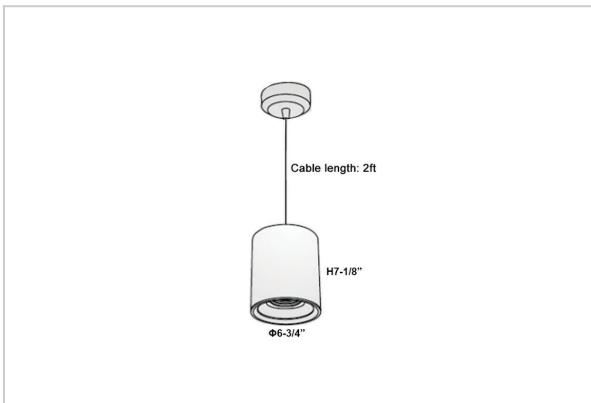

Aurora Pendant Lights

ITEM SKU#: 662187503424

Product Code : IK-RAuroraPL-50W-27K-WH-90C-30D

Voltage	100 - 277 V AC, 50-60 Hz
Lumen Output	4000lm
Power	50W
CCT	2700K
CRI	>90
Beam Angle	30°
Light Distribution	Medium
LED Light Source	Osram SOLERIQ S 19
Start Time	Instant
Driver	Stand Alone (included)
Operating Position	No Swiveling Type
Dimming	Triac Dimming / 0-10 V Dimming
Heads	Single Head
Finish	White
Height	7-1/8"
Diameter	6-3/4"
Optics	Reflective Cup Structure
Application Area	Guest Room, Restaurant, Meeting Room, Club, Hall, Hotel Entrance

Beam Spread (Options)

Spot	15°		Medium		30°		Flood		45°	
	ft	Ø	ft	Ø	ft	Ø	ft	Ø	ft	Ø
3.0	0.72		3.0	1.41	3.0	2.03				
9.0	2.15		9.0	4.22	9.0	6.09				
15.0	3.58		15.0	7.04	15.0	10.15				

Aurora is a technologically advanced LED Pendant Light that incorporates electronic gear and a high-quality lens with wide beam spread. While commonly used as task light, the unique and state-of-the-art design of this luminaire also enhances the overall aesthetics of your store.