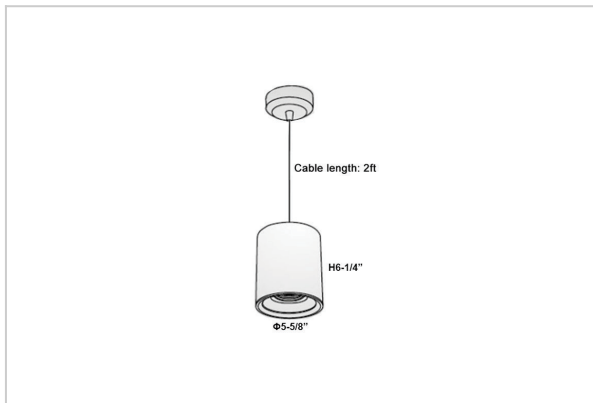

## Product Code : IK-RAuroraPL-40W-50K-WH-90C-30D

Voltage	100 - 277 V AC, 50-60 Hz
Lumen Output	3800lm
Power	40W
CCT	5000K
CRI	>90
Beam Angle	30°
Light Distribution	Medium
LED Light Source	Osram SOLERIQ S 19
Start Time	Instant
Driver	Stand Alone (included)
Operating Position	No Swiveling Type
Dimming	Triac Dimming / 0-10 V Dimming
Heads	Single Head
Finish	White
Height	6-1/4"
Diameter	5-5/8"
Optics	Reflective Cup Structure
Application Area	Guest Room, Restaurant, Meeting Room, Club, Hall, Hotel Entrance

### Beam Spread (Options)

Spot	15°		Medium		30°		Flood		45°	
	ft	Ø	ft	Ø	ft	Ø	ft	Ø	ft	Ø
3.0	0.72		3.0	1.41			3.0	2.03		
9.0	2.15		9.0	4.22			9.0	6.09		
15.0	3.58		15.0	7.04			15.0	10.15		

Aurora is a technologically advanced LED Pendant Light that incorporates electronic gear and a high-quality lens with wide beam spread. While commonly used as task light, the unique and state-of-the-art design of this luminaire also enhances the overall aesthetics of your store.