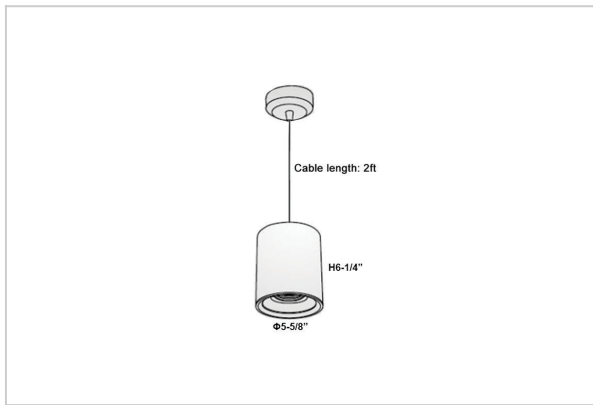

## Product Code : IK-RAuroraPL-40W-50K-WH-90C-30D

Voltage	100 - 277 V AC, 50-60 Hz
Lumen Output	3800lm
Power	40W
CCT	5000K
CRI	>90
Beam Angle	30°
Light Distribution	Medium
LED Light Source	Osram SOLERIQ S 19
Start Time	Instant
Driver	Stand Alone (included)
Operating Position	No Swiveling Type
Dimming	Triac Dimming / 0-10 V Dimming
Heads	Single Head
Finish	White
Height	6-1/4"
Diameter	5-5/8"
Optics	Reflective Cup Structure
Application Area	Guest Room, Restaurant, Meeting Room, Club, Hall, Hotel Entrance

### Beam Spread (Options)

Spot	15°		Medium		30°		Flood		45°	
	ft	Ø	ft	Ø	ft	Ø	ft	Ø	ft	Ø
3.0	0.72		3.0	1.41		3.0	2.03			
9.0	2.15		9.0	4.22		9.0	6.09			
15.0	3.58		15.0	7.04		15.0	10.15			

Aurora is a technologically advanced LED Pendant Light that incorporates electronic gear and a high-quality lens with wide beam spread. While commonly used as task light, the unique and state-of-the-art design of this luminaire also enhances the overall aesthetics of your store.