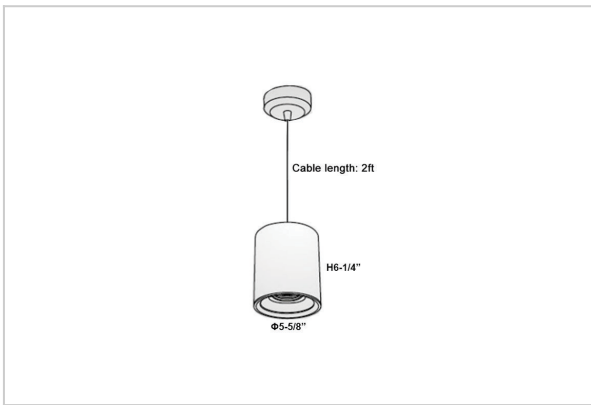

## Product Code : IK-RAuroraPL-40W-27K-WH-90C-30D

Voltage	100 - 277 V AC, 50-60 Hz
Lumen Output	3200lm
Power	40W
CCT	2700K
CRI	>90
Beam Angle	30°
Light Distribution	Medium
LED Light Source	Osram SOLERIQ S 19
Start Time	Instant
Driver	Stand Alone (included)
Operating Position	No Swiveling Type
Dimming	Triac Dimming / 0-10 V Dimming
Heads	Single Head
Finish	White
Height	6-1/4"
Diameter	5-5/8"
Optics	Reflective Cup Structure
Application Area	Guest Room, Restaurant, Meeting Room, Club, Hall, Hotel Entrance

### Beam Spread (Options)

Spot	15°		Medium		30°		Flood		45°	
	ft	Ø	ft	Ø	ft	Ø	ft	Ø	ft	Ø
3.0	0.72		3.0	1.41	3.0	2.03				
9.0	2.15		9.0	4.22	9.0	6.09				
15.0	3.58		15.0	7.04	15.0	10.15				

Aurora is a technologically advanced LED Pendant Light that incorporates electronic gear and a high-quality lens with wide beam spread. While commonly used as task light, the unique and state-of-the-art design of this luminaire also enhances the overall aesthetics of your store.