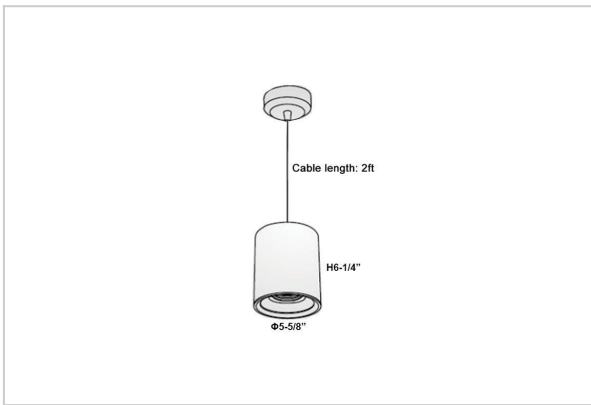

Aurora Pendant Lights

ITEM SKU#: 662187503363

Product Code : IK-RAuroraPL-30W-50K-WH-90C-30D

Voltage	100 - 277 V AC, 50-60 Hz
Lumen Output	2850lm
Power	30W
CCT	5000K
CRI	>90
Beam Angle	30°
Light Distribution	Medium
LED Light Source	Osram SOLERIQ S 19
Start Time	Instant
Driver	Stand Alone (included)
Operating Position	No Swiveling Type
Dimming	Triac Dimming / 0-10 V Dimming
Heads	Single Head
Finish	White
Height	6-1/4"
Diameter	5-5/8"
Optics	Reflective Cup Structure
Application Area	Guest Room, Restaurant, Meeting Room, Club, Hall, Hotel Entrance

Beam Spread (Options)

Spot	15°		Medium		30°		Flood		45°	
	ft	Ø	ft	Ø	ft	Ø	ft	Ø	ft	Ø
3.0	0.72		3.0	1.41			3.0	2.03		
9.0	2.15		9.0	4.22			9.0	6.09		
15.0	3.58		15.0	7.04			15.0	10.15		

Aurora is a technologically advanced LED Pendant Light that incorporates electronic gear and a high-quality lens with wide beam spread. While commonly used as task light, the unique and state-of-the-art design of this luminaire also enhances the overall aesthetics of your store.