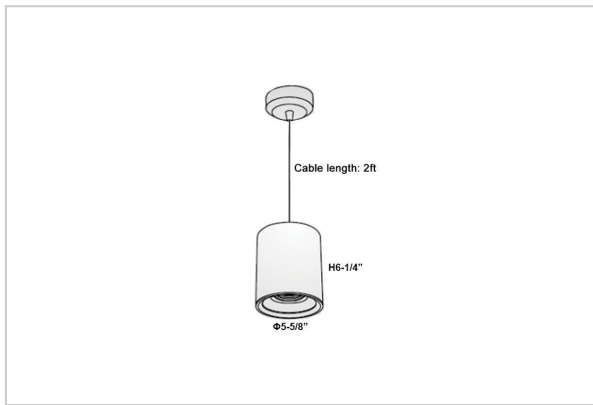

Aurora Pendant Lights

ITEM SKU#: 662187503356

Product Code : IK-RAuroraPL-30W-40K-WH-90C-30D

Voltage	100 - 277 V AC, 50-60 Hz
Lumen Output	2700lm
Power	30W
CCT	4000K
CRI	>90
Beam Angle	30°
Light Distribution	Medium
LED Light Source	Osram SOLERIQ S 19
Start Time	Instant
Driver	Stand Alone (included)
Operating Position	No Swiveling Type
Dimming	Triac Dimming / 0-10 V Dimming
Heads	Single Head
Finish	White
Height	6-1/4"
Diameter	5-5/8"
Optics	Reflective Cup Structure
Application Area	Guest Room, Restaurant, Meeting Room, Club, Hall, Hotel Entrance

Beam Spread (Options)

Spot	15°		Medium 30°		Flood 45°	
	ft	Ø	ft	Ø	ft	Ø
3.0	0.72	3.0	1.41	3.0	2.03	
9.0	2.15	9.0	4.22	9.0	6.09	
15.0	3.58	15.0	7.04	15.0	10.15	

Aurora is a technologically advanced LED Pendant Light that incorporates electronic gear and a high-quality lens with wide beam spread. While commonly used as task light, the unique and state-of-the-art design of this luminaire also enhances the overall aesthetics of your store.