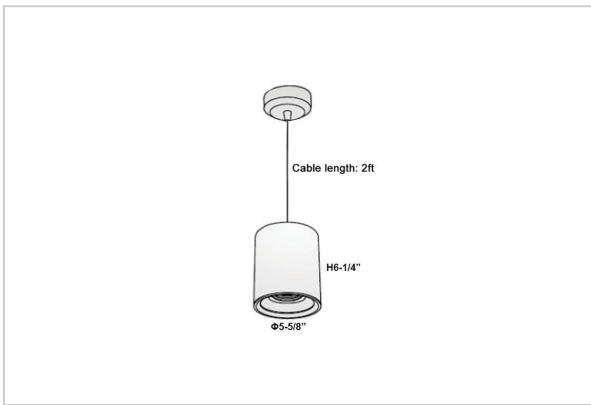

Aurora Pendant Lights

ITEM SKU#: 662187503356

Product Code : IK-RAuroraPL-30W-40K-WH-90C-30D

Voltage	100 - 277 V AC, 50-60 Hz
Lumen Output	2700lm
Power	30W
CCT	4000K
CRI	>90
Beam Angle	30°
Light Distribution	Medium
LED Light Source	Osram SOLERIQ S 19
Start Time	Instant
Driver	Stand Alone (included)
Operating Position	No Swiveling Type
Dimming	Triac Dimming / 0-10 V Dimming
Heads	Single Head
Finish	White
Height	6-1/4"
Diameter	5-5/8"
Optics	Reflective Cup Structure
Application Area	Guest Room, Restaurant, Meeting Room, Club, Hall, Hotel Entrance

Beam Spread (Options)

Spot	15°		Medium		30°		Flood		45°	
	ft	Ø	ft	Ø	ft	Ø	ft	Ø	ft	Ø
3.0	0.72		3.0	1.41		3.0	2.03			
9.0	2.15		9.0	4.22		9.0	6.09			
15.0	3.58		15.0	7.04		15.0	10.15			

Aurora is a technologically advanced LED Pendant Light that incorporates electronic gear and a high-quality lens with wide beam spread. While commonly used as task light, the unique and state-of-the-art design of this luminaire also enhances the overall aesthetics of your store.