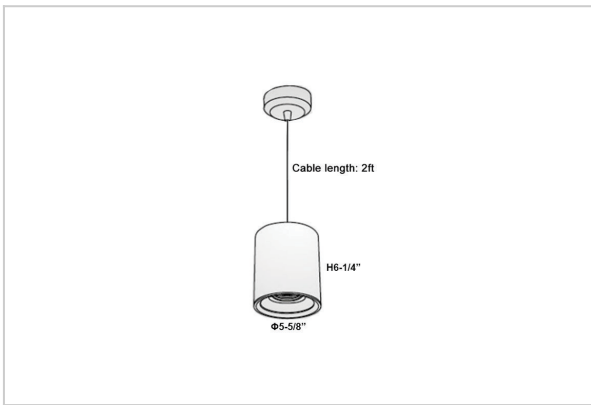

Aurora Pendant Lights

ITEM SKU#: 662187503349

Product Code : IK-RAuroraPL-30W-30K-WH-90C-30D

Voltage	100 - 277 V AC, 50-60 Hz
Lumen Output	2550lm
Power	30W
CCT	3000K
CRI	>90
Beam Angle	30°
Light Distribution	Medium
LED Light Source	Osram SOLERIQ S 19
Start Time	Instant
Driver	Stand Alone (included)
Operating Position	No Swiveling Type
Dimming	Triac Dimming / 0-10 V Dimming
Heads	Single Head
Finish	White
Height	6-1/4"
Diameter	5-5/8"
Optics	Reflective Cup Structure
Application Area	Guest Room, Restaurant, Meeting Room, Club, Hall, Hotel Entrance

Beam Spread (Options)

Spot	15°		Medium		30°		Flood		45°	
	ft	Ø	ft	Ø	ft	Ø	ft	Ø	ft	Ø
3.0	0.72		3.0	1.41		3.0	2.03			
9.0	2.15		9.0	4.22		9.0	6.09			
15.0	3.58		15.0	7.04		15.0	10.15			

Aurora is a technologically advanced LED Pendant Light that incorporates electronic gear and a high-quality lens with wide beam spread. While commonly used as task light, the unique and state-of-the-art design of this luminaire also enhances the overall aesthetics of your store.