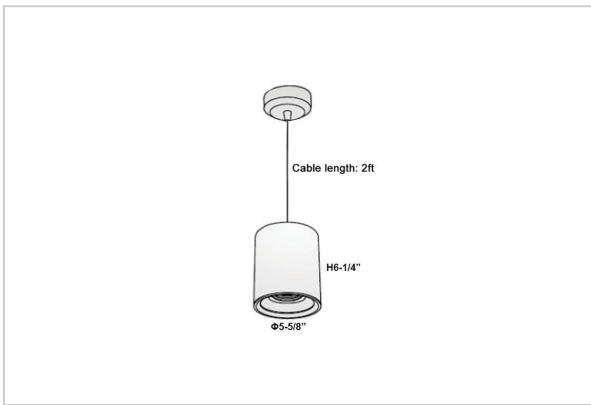

Aurora Pendant Lights

ITEM SKU#: 662187503332

Product Code : IK-RAuroraPL-30W-27K-WH-90C-30D

Voltage	100 - 277 V AC, 50-60 Hz
Lumen Output	2400lm
Power	30W
CCT	2700K
CRI	>90
Beam Angle	30°
Light Distribution	Medium
LED Light Source	Osram SOLERIQ S 19
Start Time	Instant
Driver	Stand Alone (included)
Operating Position	No Swiveling Type
Dimming	Triac Dimming / 0-10 V Dimming
Heads	Single Head
Finish	White
Height	6-1/4"
Diameter	5-5/8"
Optics	Reflective Cup Structure
Application Area	Guest Room, Restaurant, Meeting Room, Club, Hall, Hotel Entrance

Beam Spread (Options)

Spot	15°		Medium		30°		Flood		45°	
	ft	Ø	ft	Ø	ft	Ø	ft	Ø	ft	Ø
3.0	0.72		3.0	1.41	3.0	2.03				
9.0	2.15		9.0	4.22	9.0	6.09				
15.0	3.58		15.0	7.04	15.0	10.15				

Aurora is a technologically advanced LED Pendant Light that incorporates electronic gear and a high-quality lens with wide beam spread. While commonly used as task light, the unique and state-of-the-art design of this luminaire also enhances the overall aesthetics of your store.