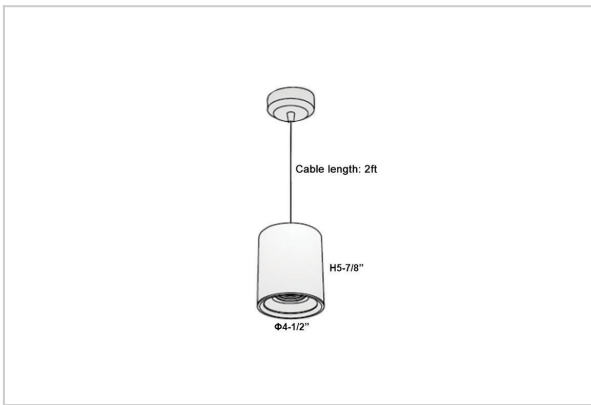

Aurora Pendant Lights

ITEM SKU#: 662187503318

Product Code : IK-RAuroraPL-25W-40K-WH-90C-30D

Voltage	100 - 277 V AC, 50-60 Hz
Lumen Output	2250lm
Power	25W
CCT	4000K
CRI	>90
Beam Angle	30°
Light Distribution	Medium
LED Light Source	Osram SOLERIQ S 19
Start Time	Instant
Driver	Stand Alone (included)
Operating Position	No Swiveling Type
Dimming	Triac Dimming / 0-10 V Dimming
Heads	Single Head
Finish	White
Height	5-7/8"
Diameter	4-1/2"
Optics	Reflective Cup Structure
Application Area	Guest Room, Restaurant, Meeting Room, Club, Hall, Hotel Entrance

Beam Spread (Options)

Spot	15°		Medium 30°		Flood 45°	
	ft	Ø	ft	Ø	ft	Ø
3.0	0.72	3.0	1.41	3.0	2.03	
9.0	2.15	9.0	4.22	9.0	6.09	
15.0	3.58	15.0	7.04	15.0	10.15	

Aurora is a technologically advanced LED Pendant Light that incorporates electronic gear and a high-quality lens with wide beam spread. While commonly used as task light, the unique and state-of-the-art design of this luminaire also enhances the overall aesthetics of your store.