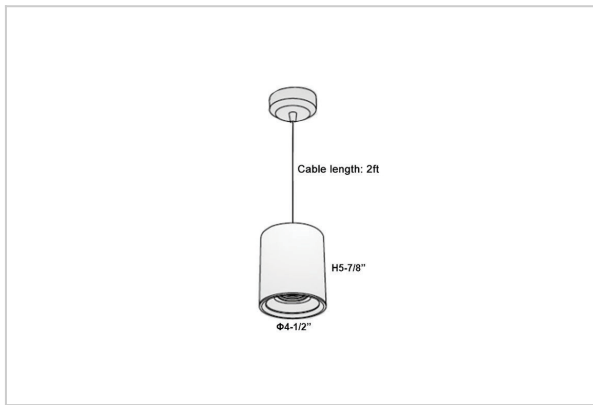

Aurora Pendant Lights

ITEM SKU#: 662187503301

Product Code : IK-RAuroraPL-25W-30K-WH-90C-30D

Voltage	100 - 277 V AC, 50-60 Hz
Lumen Output	2125lm
Power	25W
CCT	3000K
CRI	>90
Beam Angle	30°
Light Distribution	Medium
LED Light Source	Osram SOLERIQ S 19
Start Time	Instant
Driver	Stand Alone (included)
Operating Position	No Swiveling Type
Dimming	Triac Dimming / 0-10 V Dimming
Heads	Single Head
Finish	White
Height	5-7/8"
Diameter	4-1/2"
Optics	Reflective Cup Structure
Application Area	Guest Room, Restaurant, Meeting Room, Club, Hall, Hotel Entrance

Beam Spread (Options)

Spot	15°		Medium 30°		Flood 45°	
	ft	Ø	ft	Ø	ft	Ø
3.0	0.72	3.0	1.41	3.0	2.03	
9.0	2.15	9.0	4.22	9.0	6.09	
15.0	3.58	15.0	7.04	15.0	10.15	

Aurora is a technologically advanced LED Pendant Light that incorporates electronic gear and a high-quality lens with wide beam spread. While commonly used as task light, the unique and state-of-the-art design of this luminaire also enhances the overall aesthetics of your store.