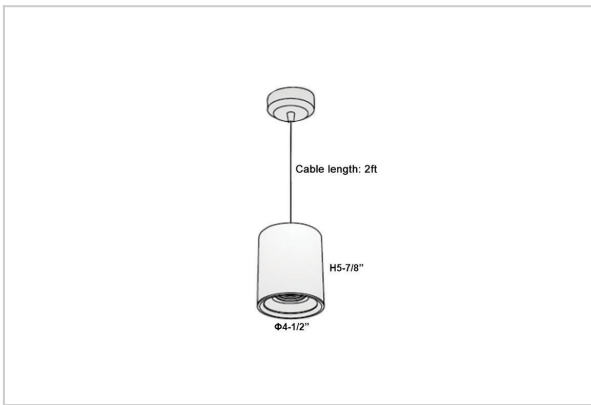

## Product Code : IK-RAuroraPL-25W-27K-WH-90C-30D

Voltage	100 - 277 V AC, 50-60 Hz
Lumen Output	2000lm
Power	25W
CCT	2700K
CRI	>90
Beam Angle	30°
Light Distribution	Medium
LED Light Source	Osram SOLERIQ S 19
Start Time	Instant
Driver	Stand Alone (included)
Operating Position	No Swiveling Type
Dimming	Triac Dimming / 0-10 V Dimming
Heads	Single Head
Finish	White
Height	5-7/8"
Diameter	4-1/2"
Optics	Reflective Cup Structure
Application Area	Guest Room, Restaurant, Meeting Room, Club, Hall, Hotel Entrance

### Beam Spread (Options)

Spot	15°		Medium 30°		Flood 45°	
	ft	Ø	ft	Ø	ft	Ø
3.0	0.72	3.0	1.41	3.0	2.03	
9.0	2.15	9.0	4.22	9.0	6.09	
15.0	3.58	15.0	7.04	15.0	10.15	

Aurora is a technologically advanced LED Pendant Light that incorporates electronic gear and a high-quality lens with wide beam spread. While commonly used as task light, the unique and state-of-the-art design of this luminaire also enhances the overall aesthetics of your store.