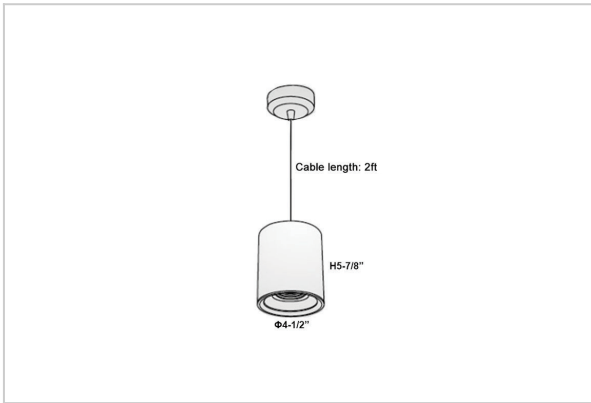

## Product Code : IK-RAuroraPL-20W-50K-WH-90C-30D

Voltage	100 - 277 V AC, 50-60 Hz
Lumen Output	1900lm
Power	20W
CCT	5000K
CRI	>90
Beam Angle	30°
Light Distribution	Medium
LED Light Source	Osram SOLERIQ S 19
Start Time	Instant
Driver	Stand Alone (included)
Operating Position	No Swiveling Type
Dimming	Triac Dimming / 0-10 V Dimming
Heads	Single Head
Finish	White
Height	5-7/8"
Diameter	4-1/2"
Optics	Reflective Cup Structure
Application Area	Guest Room, Restaurant, Meeting Room, Club, Hall, Hotel Entrance

### Beam Spread (Options)

Spot	15°		Medium		30°		Flood		45°	
	ft	Ø	ft	Ø	ft	Ø	ft	Ø	ft	Ø
3.0	0.72		3.0	1.41		3.0	2.03			
9.0	2.15		9.0	4.22		9.0	6.09			
15.0	3.58		15.0	7.04		15.0	10.15			

Aurora is a technologically advanced LED Pendant Light that incorporates electronic gear and a high-quality lens with wide beam spread. While commonly used as task light, the unique and state-of-the-art design of this luminaire also enhances the overall aesthetics of your store.