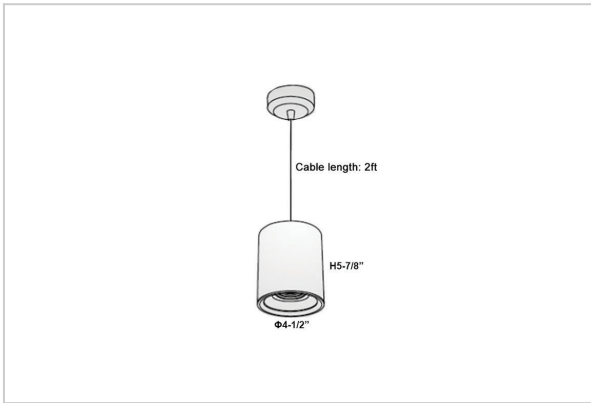

Aurora Pendant Lights

ITEM SKU#: 662187503288

Product Code : IK-RAuroraPL-20W-50K-WH-90C-30D

Voltage	100 - 277 V AC, 50-60 Hz
Lumen Output	1900lm
Power	20W
CCT	5000K
CRI	>90
Beam Angle	30°
Light Distribution	Medium
LED Light Source	Osram SOLERIQ S 19
Start Time	Instant
Driver	Stand Alone (included)
Operating Position	No Swiveling Type
Dimming	Triac Dimming / 0-10 V Dimming
Heads	Single Head
Finish	White
Height	5-7/8"
Diameter	4-1/2"
Optics	Reflective Cup Structure
Application Area	Guest Room, Restaurant, Meeting Room, Club, Hall, Hotel Entrance

Beam Spread (Options)

Spot	15°		30°		45°	
	ft	Ø	ft	Ø	ft	Ø
3.0	0.72	3.0	1.41	3.0	2.03	
9.0	2.15	9.0	4.22	9.0	6.09	
15.0	3.58	15.0	7.04	15.0	10.15	

Aurora is a technologically advanced LED Pendant Light that incorporates electronic gear and a high-quality lens with wide beam spread. While commonly used as task light, the unique and state-of-the-art design of this luminaire also enhances the overall aesthetics of your store.