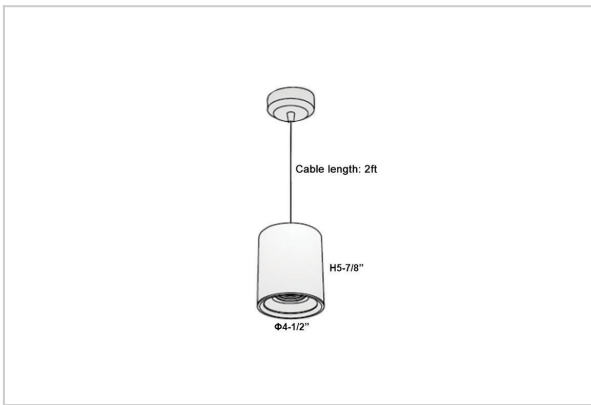

## Product Code : IK-RAuroraPL-20W-40K-WH-90C-30D

Voltage	100 - 277 V AC, 50-60 Hz
Lumen Output	1800lm
Power	20W
CCT	4000K
CRI	>90
Beam Angle	30°
Light Distribution	Medium
LED Light Source	Osram SOLERIQ S 19
Start Time	Instant
Driver	Stand Alone (included)
Operating Position	No Swiveling Type
Dimming	Triac Dimming / 0-10 V Dimming
Heads	Single Head
Finish	White
Height	5-7/8"
Diameter	4-1/2"
Optics	Reflective Cup Structure
Application Area	Guest Room, Restaurant, Meeting Room, Club, Hall, Hotel Entrance

### Beam Spread (Options)

Spot	15°		Medium 30°		Flood 45°	
	ft	Ø	ft	Ø	ft	Ø
3.0	0.72	3.0	1.41	3.0	2.03	
9.0	2.15	9.0	4.22	9.0	6.09	
15.0	3.58	15.0	7.04	15.0	10.15	

Aurora is a technologically advanced LED Pendant Light that incorporates electronic gear and a high-quality lens with wide beam spread. While commonly used as task light, the unique and state-of-the-art design of this luminaire also enhances the overall aesthetics of your store.