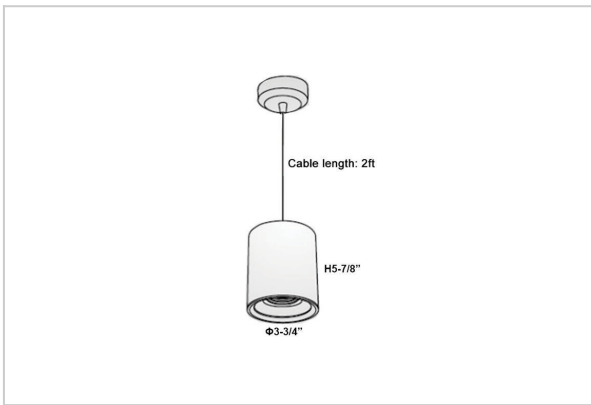

## Product Code : IK-RAuroraPL-15W-50K-WH-90C-30D

Voltage	100 - 277 V AC, 50-60 Hz
Lumen Output	1425lm
Power	15W
CCT	5000K
CRI	>90
Beam Angle	30°
Light Distribution	Medium
LED Light Source	Osram SOLERIQ S 19
Start Time	Instant
Driver	Stand Alone (included)
Operating Position	No Swiveling Type
Dimming	Triac Dimming / 0-10 V Dimming
Heads	Single Head
Finish	White
Height	5-7/8"
Diameter	3-3/4"
Optics	Reflective Cup Structure
Application Area	Guest Room, Restaurant, Meeting Room, Club, Hall, Hotel Entrance

### Beam Spread (Options)

Spot	15°		Medium		30°		Flood		45°	
	ft	Ø	ft	Ø	ft	Ø	ft	Ø	ft	Ø
3.0	0.72		3.0	1.41	3.0	2.03				
9.0	2.15		9.0	4.22	9.0	6.09				
15.0	3.58		15.0	7.04	15.0	10.15				

Aurora is a technologically advanced LED Pendant Light that incorporates electronic gear and a high-quality lens with wide beam spread. While commonly used as task light, the unique and state-of-the-art design of this luminaire also enhances the overall aesthetics of your store.