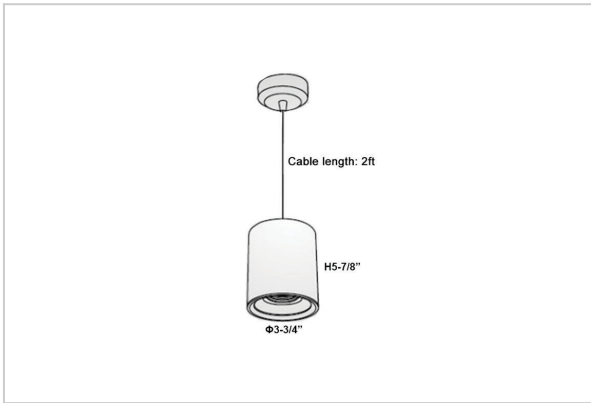

Aurora Pendant Lights

ITEM SKU#: 662187503233

Product Code : IK-RAuroraPL-15W-40K-WH-90C-30D

Voltage	100 - 277 V AC, 50-60 Hz
Lumen Output	1350lm
Power	15W
CCT	4000K
CRI	>90
Beam Angle	30°
Light Distribution	Medium
LED Light Source	Osram SOLERIQ S 19
Start Time	Instant
Driver	Stand Alone (included)
Operating Position	No Swiveling Type
Dimming	Triac Dimming / 0-10 V Dimming
Heads	Single Head
Finish	White
Height	5-7/8"
Diameter	3-3/4"
Optics	Reflective Cup Structure
Application Area	Guest Room, Restaurant, Meeting Room, Club, Hall, Hotel Entrance

Beam Spread (Options)

Spot	15°		Medium		30°		Flood		45°	
	ft	Ø	ft	Ø	ft	Ø	ft	Ø	ft	Ø
3.0	0.72		3.0	1.41		3.0	2.03			
9.0	2.15		9.0	4.22		9.0	6.09			
15.0	3.58		15.0	7.04		15.0	10.15			

Aurora is a technologically advanced LED Pendant Light that incorporates electronic gear and a high-quality lens with wide beam spread. While commonly used as task light, the unique and state-of-the-art design of this luminaire also enhances the overall aesthetics of your store.