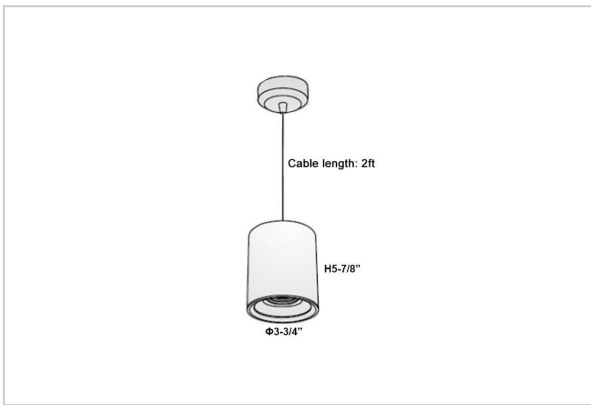

## Product Code : IK-RAuroraPL-15W-30K-WH-90C-30D

Voltage	100 - 277 V AC, 50-60 Hz
Lumen Output	1275lm
Power	15W
CCT	3000K
CRI	>90
Beam Angle	30°
Light Distribution	Medium
LED Light Source	Osram SOLERIQ S 19
Start Time	Instant
Driver	Stand Alone (included)
Operating Position	No Swiveling Type
Dimming	Triac Dimming / 0-10 V Dimming
Heads	Single Head
Finish	White
Height	5-7/8"
Diameter	3-3/4"
Optics	Reflective Cup Structure
Application Area	Guest Room, Restaurant, Meeting Room, Club, Hall, Hotel Entrance

### Beam Spread (Options)

Spot	15°		Medium		30°		Flood		45°	
	ft	Ø	ft	Ø	ft	Ø	ft	Ø	ft	Ø
3.0	0.72		3.0	1.41	3.0	2.03				
9.0	2.15		9.0	4.22	9.0	6.09				
15.0	3.58		15.0	7.04	15.0	10.15				

Aurora is a technologically advanced LED Pendant Light that incorporates electronic gear and a high-quality lens with wide beam spread. While commonly used as task light, the unique and state-of-the-art design of this luminaire also enhances the overall aesthetics of your store.