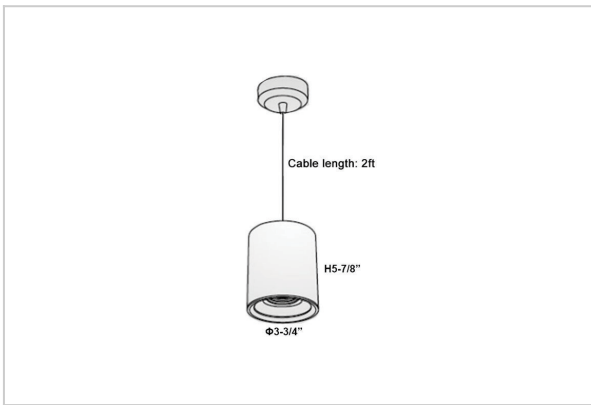

## Product Code : IK-RAuroraPL-15W-27K-WH-90C-30D

Voltage	100 - 277 V AC, 50-60 Hz
Lumen Output	1200lm
Power	15W
CCT	2700K
CRI	>90
Beam Angle	30°
Light Distribution	Medium
LED Light Source	Osram SOLERIQ S 19
Start Time	Instant
Driver	Stand Alone (included)
Operating Position	No Swiveling Type
Dimming	Triac Dimming / 0-10 V Dimming
Heads	Single Head
Finish	White
Height	5-7/8"
Diameter	3-3/4"
Optics	Reflective Cup Structure
Application Area	Guest Room, Restaurant, Meeting Room, Club, Hall, Hotel Entrance

### Beam Spread (Options)

Spot	15°		Medium		30°		Flood		45°	
	ft	Ø	ft	Ø	ft	Ø	ft	Ø	ft	Ø
3.0	0.72		3.0	1.41	3.0	2.03				
9.0	2.15		9.0	4.22	9.0	6.09				
15.0	3.58		15.0	7.04	15.0	10.15				

Aurora is a technologically advanced LED Pendant Light that incorporates electronic gear and a high-quality lens with wide beam spread. While commonly used as task light, the unique and state-of-the-art design of this luminaire also enhances the overall aesthetics of your store.