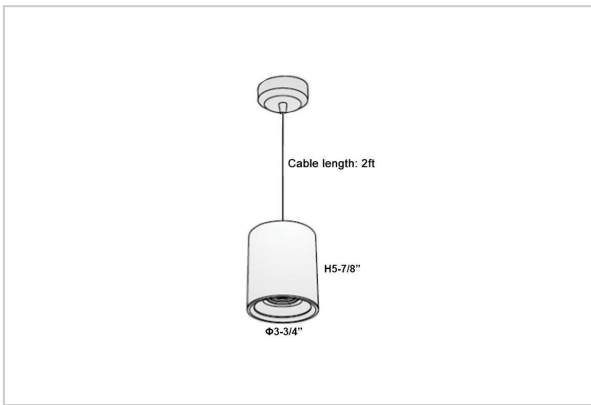

Aurora Pendant Lights

ITEM SKU#: 662187503202

Product Code : IK-RAuroraPL-15W-27K-WH-90C-30D

Voltage	100 - 277 V AC, 50-60 Hz
Lumen Output	1200lm
Power	15W
CCT	2700K
CRI	>90
Beam Angle	30°
Light Distribution	Medium
LED Light Source	Osram SOLERIQ S 19
Start Time	Instant
Driver	Stand Alone (included)
Operating Position	No Swiveling Type
Dimming	Triac Dimming / 0-10 V Dimming
Heads	Single Head
Finish	White
Height	5-7/8"
Diameter	3-3/4"
Optics	Reflective Cup Structure
Application Area	Guest Room, Restaurant, Meeting Room, Club, Hall, Hotel Entrance

Beam Spread (Options)

Spot	15°		Medium		30°		Flood		45°	
	ft	Ø	ft	Ø	ft	Ø	ft	Ø	ft	Ø
3.0	0.72		3.0	1.41	3.0	2.03				
9.0	2.15		9.0	4.22	9.0	6.09				
15.0	3.58		15.0	7.04	15.0	10.15				

Aurora is a technologically advanced LED Pendant Light that incorporates electronic gear and a high-quality lens with wide beam spread. While commonly used as task light, the unique and state-of-the-art design of this luminaire also enhances the overall aesthetics of your store.