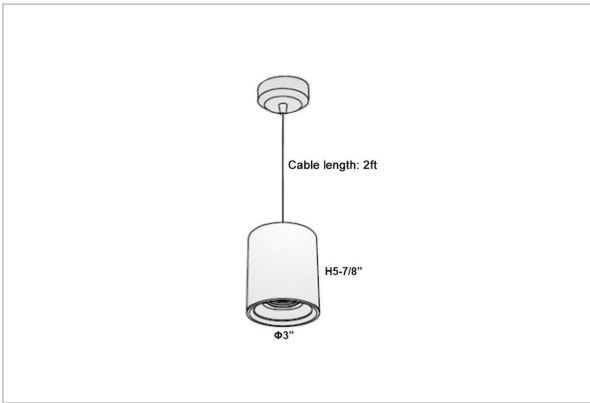

Aurora Pendant Lights

ITEM SKU#: 662187503141

Product Code : IK-RAuroraPL-8W-40K-WH-90C-30D

Voltage	100 - 277 V AC, 50-60 Hz
Lumen Output	720lm
Power	8W
CCT	4000K
CRI	>90
Beam Angle	30°
Light Distribution	Medium
LED Light Source	Osram SOLERIQ S 19
Start Time	Instant
Driver	Stand Alone (included)
Operating Position	No Swiveling Type
Dimming	Triac Dimming / 0-10 V Dimming
Heads	Single Head
Finish	White
Height	5-7/8"
Diameter	3"
Optics	Reflective Cup Structure
Application Area	Guest Room, Restaurant, Meeting Room, Club, Hall, Hotel Entrance

Beam Spread (Options)

Spot	15°		Medium		30°		Flood		45°	
	ft	Ø	ft	Ø	ft	Ø	ft	Ø	ft	Ø
3.0	0.72		3.0	1.41	3.0	2.03				
9.0	2.15		9.0	4.22	9.0	6.09				
15.0	3.58		15.0	7.04	15.0	10.15				

Aurora is a technologically advanced LED Pendant Light that incorporates electronic gear and a high-quality lens with wide beam spread. While commonly used as task light, the unique and state-of-the-art design of this luminaire also enhances the overall aesthetics of your store.