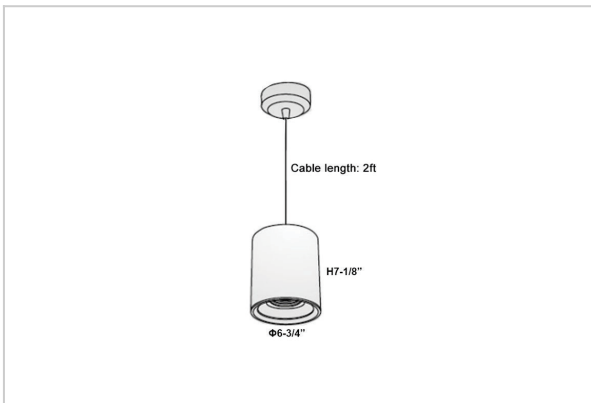

Aurora Pendant Lights

ITEM SKU#: 662187503059

Product Code : IK-RAuroraPL-50W-30K-BL-90C-30D

Voltage	100 - 277 V AC, 50-60 Hz
Lumen Output	4250lm
Power	50W
CCT	3000K
CRI	>90
Beam Angle	30°
Light Distribution	Medium
LED Light Source	Osram SOLERIQ S 19
Start Time	Instant
Driver	Stand Alone (included)
Operating Position	No Swiveling Type
Dimming	Triac Dimming / 0-10 V Dimming
Heads	Single Head
Finish	Black
Height	7-1/8"
Diameter	6-3/4"
Optics	Reflective Cup Structure
Application Area	Guest Room, Restaurant, Meeting Room, Club, Hall, Hotel Entrance

Beam Spread (Options)

Spot	15°		Medium 30°		Flood 45°	
	ft	Ø	ft	Ø	ft	Ø
3.0	0.72	3.0	1.41	3.0	2.03	
9.0	2.15	9.0	4.22	9.0	6.09	
15.0	3.58	15.0	7.04	15.0	10.15	

Aurora is a technologically advanced LED Pendant Light that incorporates electronic gear and a high-quality lens with wide beam spread. While commonly used as task light, the unique and state-of-the-art design of this luminaire also enhances the overall aesthetics of your store.