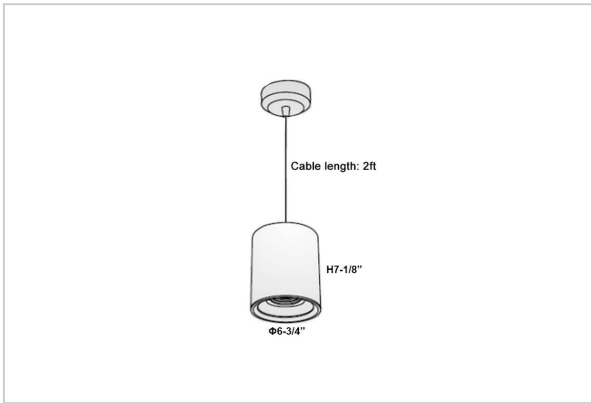

## Product Code : IK-RAuroraPL-50W-30K-BL-90C-30D

Voltage	100 - 277 V AC, 50-60 Hz
Lumen Output	4250lm
Power	50W
CCT	3000K
CRI	>90
Beam Angle	30°
Light Distribution	Medium
LED Light Source	Osram SOLERIQ S 19
Start Time	Instant
Driver	Stand Alone (included)
Operating Position	No Swiveling Type
Dimming	Triac Dimming / 0-10 V Dimming
Heads	Single Head
Finish	Black
Height	7-1/8"
Diameter	6-3/4"
Optics	Reflective Cup Structure
Application Area	Guest Room, Restaurant, Meeting Room, Club, Hall, Hotel Entrance

### Beam Spread (Options)

Spot	15°		Medium 30°		Flood 45°	
	ft	Ø	ft	Ø	ft	Ø
3.0	0.72	3.0	1.41	3.0	2.03	
9.0	2.15	9.0	4.22	9.0	6.09	
15.0	3.58	15.0	7.04	15.0	10.15	

Aurora is a technologically advanced LED Pendant Light that incorporates electronic gear and a high-quality lens with wide beam spread. While commonly used as task light, the unique and state-of-the-art design of this luminaire also enhances the overall aesthetics of your store.