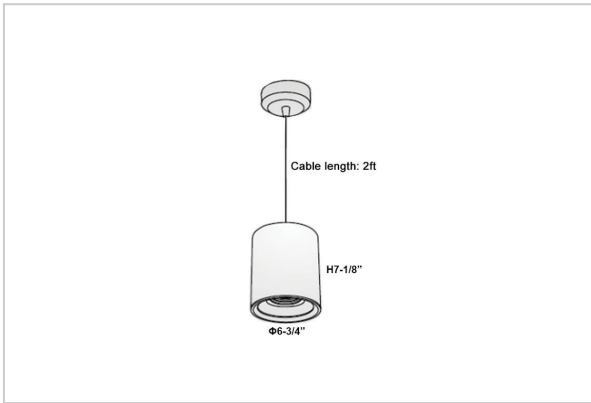

## Product Code : IK-RAuroraPL-50W-27K-BL-90C-30D

Voltage	100 - 277 V AC, 50-60 Hz
Lumen Output	4000lm
Power	50W
CCT	2700K
CRI	>90
Beam Angle	30°
Light Distribution	Medium
LED Light Source	Osram SOLERIQ S 19
Start Time	Instant
Driver	Stand Alone (included)
Operating Position	No Swiveling Type
Dimming	Triac Dimming / 0-10 V Dimming
Heads	Single Head
Finish	Black
Height	7-1/8"
Diameter	6-3/4"
Optics	Reflective Cup Structure
Application Area	Guest Room, Restaurant, Meeting Room, Club, Hall, Hotel Entrance

### Beam Spread (Options)

Spot	15°		Medium 30°		Flood 45°	
	ft	Ø	ft	Ø	ft	Ø
3.0	0.72	3.0	1.41	3.0	2.03	
9.0	2.15	9.0	4.22	9.0	6.09	
15.0	3.58	15.0	7.04	15.0	10.15	

Aurora is a technologically advanced LED Pendant Light that incorporates electronic gear and a high-quality lens with wide beam spread. While commonly used as task light, the unique and state-of-the-art design of this luminaire also enhances the overall aesthetics of your store.