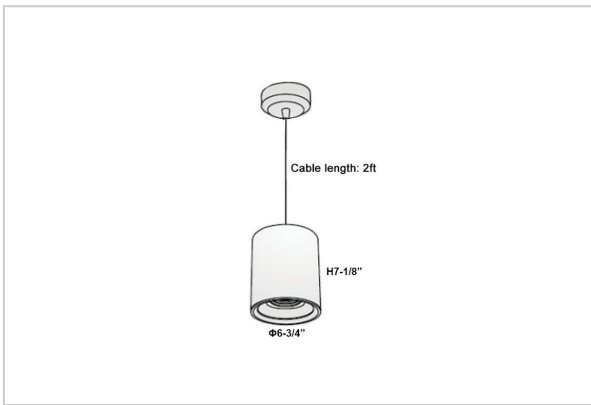

## Product Code : IK-RAuroraPL-50W-27K-BL-90C-30D

Voltage	100 - 277 V AC, 50-60 Hz
Lumen Output	4000lm
Power	50W
CCT	2700K
CRI	>90
Beam Angle	30°
Light Distribution	Medium
LED Light Source	Osram SOLERIQ S 19
Start Time	Instant
Driver	Stand Alone (included)
Operating Position	No Swiveling Type
Dimming	Triac Dimming / 0-10 V Dimming
Heads	Single Head
Finish	Black
Height	7-1/8"
Diameter	6-3/4"
Optics	Reflective Cup Structure
Application Area	Guest Room, Restaurant, Meeting Room, Club, Hall, Hotel Entrance

### Beam Spread (Options)

Spot	15°		Medium		30°		Flood		45°	
	ft	Ø	ft	Ø	ft	Ø	ft	Ø	ft	Ø
3.0	0.72		3.0	1.41		3.0	2.03			
9.0	2.15		9.0	4.22		9.0	6.09			
15.0	3.58		15.0	7.04		15.0	10.15			

Aurora is a technologically advanced LED Pendant Light that incorporates electronic gear and a high-quality lens with wide beam spread. While commonly used as task light, the unique and state-of-the-art design of this luminaire also enhances the overall aesthetics of your store.