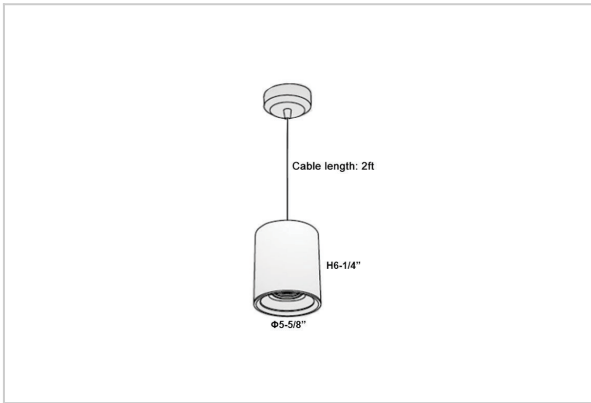

## Product Code : IK-RAuroraPL-40W-30K-BL-90C-30D

Voltage	100 - 277 V AC, 50-60 Hz
Lumen Output	3400lm
Power	40W
CCT	3000K
CRI	>90
Beam Angle	30°
Light Distribution	Medium
LED Light Source	Osram SOLERIQ S 19
Start Time	Instant
Driver	Stand Alone (included)
Operating Position	No Swiveling Type
Dimming	Triac Dimming / 0-10 V Dimming
Heads	Single Head
Finish	Black
Height	6-1/4"
Diameter	5-5/8"
Optics	Reflective Cup Structure
Application Area	Guest Room, Restaurant, Meeting Room, Club, Hall, Hotel Entrance

### Beam Spread (Options)

Spot	15°		Medium		30°		Flood		45°	
	ft	Ø	ft	Ø	ft	Ø	ft	Ø	ft	Ø
3.0	0.72		3.0	1.41		3.0	2.03			
9.0	2.15		9.0	4.22		9.0	6.09			
15.0	3.58		15.0	7.04		15.0	10.15			

Aurora is a technologically advanced LED Pendant Light that incorporates electronic gear and a high-quality lens with wide beam spread. While commonly used as task light, the unique and state-of-the-art design of this luminaire also enhances the overall aesthetics of your store.