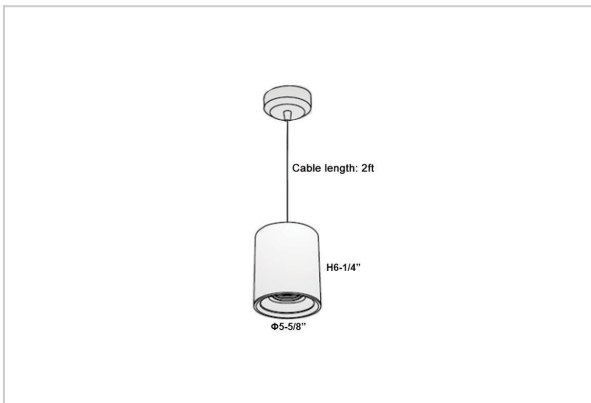

## Product Code : IK-RAuroraPL-30W-40K-BL-90C-30D

Voltage	100 - 277 V AC, 50-60 Hz
Lumen Output	2700lm
Power	30W
CCT	4000K
CRI	>90
Beam Angle	30°
Light Distribution	Medium
LED Light Source	Osram SOLERIQ S 19
Start Time	Instant
Driver	Stand Alone (included)
Operating Position	No Swiveling Type
Dimming	Triac Dimming / 0-10 V Dimming
Heads	Single Head
Finish	Black
Height	6-1/4"
Diameter	5-5/8"
Optics	Reflective Cup Structure
Application Area	Guest Room, Restaurant, Meeting Room, Club, Hall, Hotel Entrance

### Beam Spread (Options)

Spot	15°		Medium		30°		Flood		45°	
	ft	Ø	ft	Ø	ft	Ø	ft	Ø	ft	Ø
3.0	0.72		3.0	1.41			3.0	2.03		
9.0	2.15		9.0	4.22			9.0	6.09		
15.0	3.58		15.0	7.04			15.0	10.15		

Aurora is a technologically advanced LED Pendant Light that incorporates electronic gear and a high-quality lens with wide beam spread. While commonly used as task light, the unique and state-of-the-art design of this luminaire also enhances the overall aesthetics of your store.