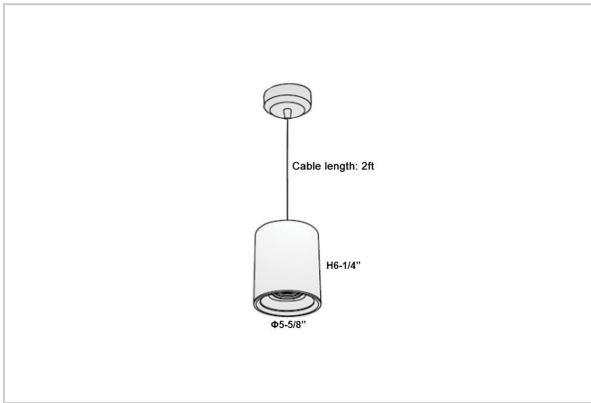

Aurora Pendant Lights

ITEM SKU#: 662187502960

Product Code : IK-RAuroraPL-30W-30K-BL-90C-30D

Voltage	100 - 277 V AC, 50-60 Hz
Lumen Output	2550lm
Power	30W
CCT	3000K
CRI	>90
Beam Angle	30°
Light Distribution	Medium
LED Light Source	Osram SOLERIQ S 19
Start Time	Instant
Driver	Stand Alone (included)
Operating Position	No Swiveling Type
Dimming	Triac Dimming / 0-10 V Dimming
Heads	Single Head
Finish	Black
Height	6-1/4"
Diameter	5-5/8"
Optics	Reflective Cup Structure
Application Area	Guest Room, Restaurant, Meeting Room, Club, Hall, Hotel Entrance

Beam Spread (Options)

Spot	15°		Medium 30°		Flood 45°	
	ft	Ø	ft	Ø	ft	Ø
3.0	0.72	3.0	1.41	3.0	2.03	
9.0	2.15	9.0	4.22	9.0	6.09	
15.0	3.58	15.0	7.04	15.0	10.15	

Aurora is a technologically advanced LED Pendant Light that incorporates electronic gear and a high-quality lens with wide beam spread. While commonly used as task light, the unique and state-of-the-art design of this luminaire also enhances the overall aesthetics of your store.