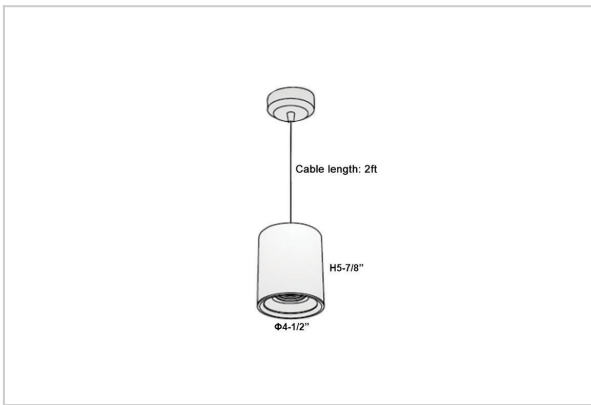

Aurora Pendant Lights

ITEM SKU#: 662187502922

Product Code : IK-RAuroraPL-25W-30K-BL-90C-30D

Voltage	100 - 277 V AC, 50-60 Hz
Lumen Output	2125lm
Power	25W
CCT	3000K
CRI	>90
Beam Angle	30°
Light Distribution	Medium
LED Light Source	Osram SOLERIQ S 19
Start Time	Instant
Driver	Stand Alone (included)
Operating Position	No Swiveling Type
Dimming	Triac Dimming / 0-10 V Dimming
Heads	Single Head
Finish	Black
Height	5-7/8"
Diameter	4-1/2"
Optics	Reflective Cup Structure
Application Area	Guest Room, Restaurant, Meeting Room, Club, Hall, Hotel Entrance

Beam Spread (Options)

Spot	15°		30°		45°	
	ft	Ø	ft	Ø	ft	Ø
3.0	0.72	3.0	1.41	3.0	2.03	
9.0	2.15	9.0	4.22	9.0	6.09	
15.0	3.58	15.0	7.04	15.0	10.15	

Aurora is a technologically advanced LED Pendant Light that incorporates electronic gear and a high-quality lens with wide beam spread. While commonly used as task light, the unique and state-of-the-art design of this luminaire also enhances the overall aesthetics of your store.