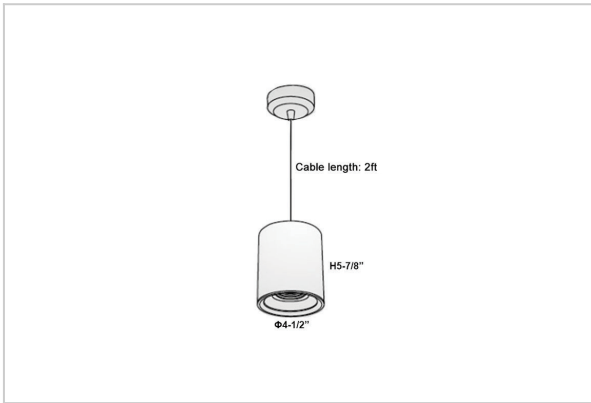

Aurora Pendant Lights

ITEM SKU#: 662187502915

Product Code : IK-RAuroraPL-25W-27K-BL-90C-30D

Voltage	100 - 277 V AC, 50-60 Hz
Lumen Output	2000lm
Power	25W
CCT	2700K
CRI	>90
Beam Angle	30°
Light Distribution	Medium
LED Light Source	Osram SOLERIQ S 19
Start Time	Instant
Driver	Stand Alone (included)
Operating Position	No Swiveling Type
Dimming	Triac Dimming / 0-10 V Dimming
Heads	Single Head
Finish	Black
Height	5-7/8"
Diameter	4-1/2"
Optics	Reflective Cup Structure
Application Area	Guest Room, Restaurant, Meeting Room, Club, Hall, Hotel Entrance

Beam Spread (Options)

Spot	15°		Medium		30°		Flood		45°	
	ft	Ø	ft	Ø	ft	Ø	ft	Ø	ft	Ø
3.0	0.72		3.0	1.41			3.0	2.03		
9.0	2.15		9.0	4.22			9.0	6.09		
15.0	3.58		15.0	7.04			15.0	10.15		

Aurora is a technologically advanced LED Pendant Light that incorporates electronic gear and a high-quality lens with wide beam spread. While commonly used as task light, the unique and state-of-the-art design of this luminaire also enhances the overall aesthetics of your store.