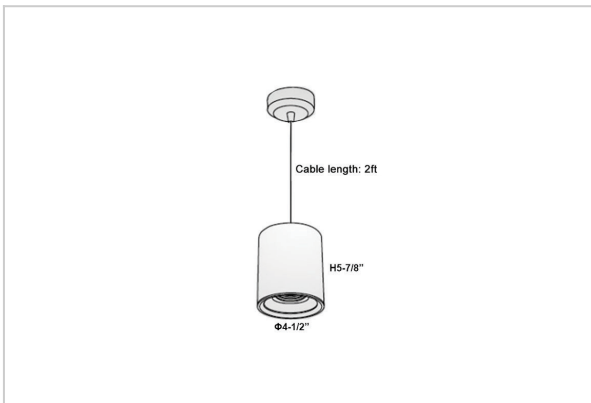

## Product Code : IK-RAuroraPL-20W-50K-BL-90C-30D

Voltage	100 - 277 V AC, 50-60 Hz
Lumen Output	1900lm
Power	20W
CCT	5000K
CRI	>90
Beam Angle	30°
Light Distribution	Medium
LED Light Source	Osram SOLERIQ S 19
Start Time	Instant
Driver	Stand Alone (included)
Operating Position	No Swiveling Type
Dimming	Triac Dimming / 0-10 V Dimming
Heads	Single Head
Finish	Black
Height	5-7/8"
Diameter	4-1/2"
Optics	Reflective Cup Structure
Application Area	Guest Room, Restaurant, Meeting Room, Club, Hall, Hotel Entrance

### Beam Spread (Options)

Spot	15°		30°		45°	
	ft	Ø	ft	Ø	ft	Ø
3.0	0.72	3.0	1.41	3.0	2.03	
9.0	2.15	9.0	4.22	9.0	6.09	
15.0	3.58	15.0	7.04	15.0	10.15	

Aurora is a technologically advanced LED Pendant Light that incorporates electronic gear and a high-quality lens with wide beam spread. While commonly used as task light, the unique and state-of-the-art design of this luminaire also enhances the overall aesthetics of your store.