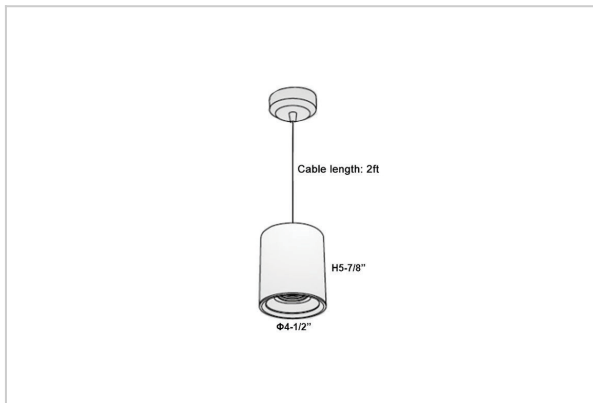

Aurora Pendant Lights

ITEM SKU#: 662187502892

Product Code : IK-RAuroraPL-20W-40K-BL-90C-30D

Voltage	100 - 277 V AC, 50-60 Hz
Lumen Output	1800lm
Power	20W
CCT	4000K
CRI	>90
Beam Angle	30°
Light Distribution	Medium
LED Light Source	Osram SOLERIQ S 19
Start Time	Instant
Driver	Stand Alone (included)
Operating Position	No Swiveling Type
Dimming	Triac Dimming / 0-10 V Dimming
Heads	Single Head
Finish	Black
Height	5-7/8"
Diameter	4-1/2"
Optics	Reflective Cup Structure
Application Area	Guest Room, Restaurant, Meeting Room, Club, Hall, Hotel Entrance

Beam Spread (Options)

Spot	15°		Medium		30°		Flood		45°	
	ft	Ø	ft	Ø	ft	Ø	ft	Ø	ft	Ø
3.0	0.72		3.0	1.41		3.0	2.03		3.0	2.03
9.0	2.15		9.0	4.22		9.0	6.09		9.0	6.09
15.0	3.58		15.0	7.04		15.0	10.15		15.0	10.15