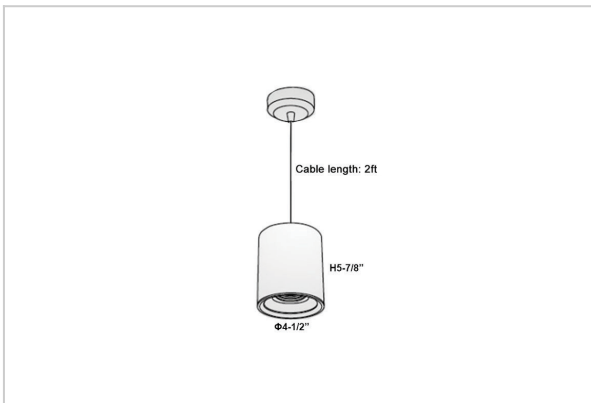

Aurora Pendant Lights

ITEM SKU#: 662187502892

Product Code : IK-RAuroraPL-20W-40K-BL-90C-30D

Voltage	100 - 277 V AC, 50-60 Hz
Lumen Output	1800lm
Power	20W
CCT	4000K
CRI	>90
Beam Angle	30°
Light Distribution	Medium
LED Light Source	Osram SOLERIQ S 19
Start Time	Instant
Driver	Stand Alone (included)
Operating Position	No Swiveling Type
Dimming	Triac Dimming / 0-10 V Dimming
Heads	Single Head
Finish	Black
Height	5-7/8"
Diameter	4-1/2"
Optics	Reflective Cup Structure
Application Area	Guest Room, Restaurant, Meeting Room, Club, Hall, Hotel Entrance

Beam Spread (Options)

Spot	15°		Medium		30°		Flood		45°	
	ft	Ø	ft	Ø	ft	Ø	ft	Ø	ft	Ø
3.0	0.72		3.0	1.41		3.0	2.03			
9.0	2.15		9.0	4.22		9.0	6.09			
15.0	3.58		15.0	7.04		15.0	10.15			

Aurora is a technologically advanced LED Pendant Light that incorporates electronic gear and a high-quality lens with wide beam spread. While commonly used as task light, the unique and state-of-the-art design of this luminaire also enhances the overall aesthetics of your store.