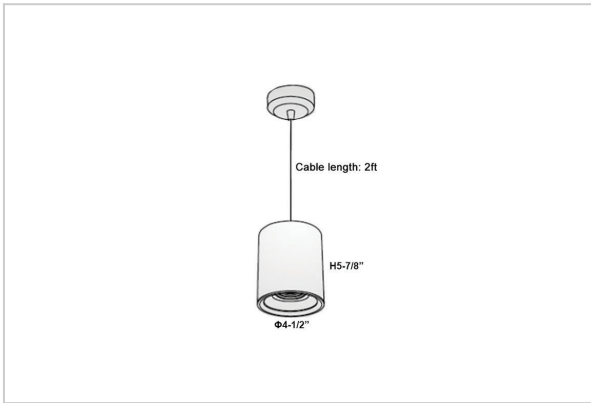

## Product Code : IK-RAuroraPL-20W-27K-BL-90C-30D

Voltage	100 - 277 V AC, 50-60 Hz
Lumen Output	1600lm
Power	20W
CCT	2700K
CRI	>90
Beam Angle	30°
Light Distribution	Medium
LED Light Source	Osram SOLERIQ S 19
Start Time	Instant
Driver	Stand Alone (included)
Operating Position	No Swiveling Type
Dimming	Triac Dimming / 0-10 V Dimming
Heads	Single Head
Finish	Black
Height	5-7/8"
Diameter	4-1/2"
Optics	Reflective Cup Structure
Application Area	Guest Room, Restaurant, Meeting Room, Club, Hall, Hotel Entrance

### Beam Spread (Options)

Spot	15°		Medium		30°		Flood		45°	
	ft	Ø	ft	Ø	ft	Ø	ft	Ø	ft	Ø
3.0	0.72		3.0	1.41		3.0	2.03			
9.0	2.15		9.0	4.22		9.0	6.09			
15.0	3.58		15.0	7.04		15.0	10.15			

Aurora is a technologically advanced LED Pendant Light that incorporates electronic gear and a high-quality lens with wide beam spread. While commonly used as task light, the unique and state-of-the-art design of this luminaire also enhances the overall aesthetics of your store.