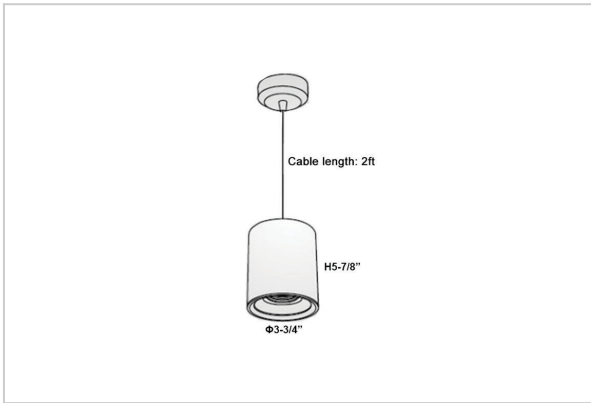

Aurora Pendant Lights

ITEM SKU#: 662187502861

Product Code : IK-RAuroraPL-15W-50K-BL-90C-30D

Voltage	100 - 277 V AC, 50-60 Hz
Lumen Output	1425lm
Power	15W
CCT	5000K
CRI	>90
Beam Angle	30°
Light Distribution	Medium
LED Light Source	Osram SOLERIQ S 19
Start Time	Instant
Driver	Stand Alone (included)
Operating Position	No Swiveling Type
Dimming	Triac Dimming / 0-10 V Dimming
Heads	Single Head
Finish	Black
Height	5-7/8"
Diameter	3-3/4"
Optics	Reflective Cup Structure
Application Area	Guest Room, Restaurant, Meeting Room, Club, Hall, Hotel Entrance

Beam Spread (Options)

Spot	15°		Medium		30°		Flood		45°	
	ft	Ø	ft	Ø	ft	Ø	ft	Ø	ft	Ø
3.0	0.72		3.0	1.41		3.0	2.03			
9.0	2.15		9.0	4.22		9.0	6.09			
15.0	3.58		15.0	7.04		15.0	10.15			

Aurora is a technologically advanced LED Pendant Light that incorporates electronic gear and a high-quality lens with wide beam spread. While commonly used as task light, the unique and state-of-the-art design of this luminaire also enhances the overall aesthetics of your store.