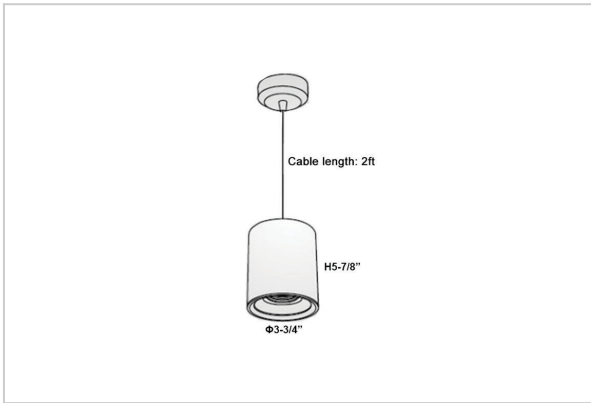

Aurora Pendant Lights

ITEM SKU#: 662187502854

Product Code : IK-RAuroraPL-15W-40K-BL-90C-30D

Voltage	100 - 277 V AC, 50-60 Hz
Lumen Output	1350lm
Power	15W
CCT	4000K
CRI	>90
Beam Angle	30°
Light Distribution	Medium
LED Light Source	Osram SOLERIQ S 19
Start Time	Instant
Driver	Stand Alone (included)
Operating Position	No Swiveling Type
Dimming	Triac Dimming / 0-10 V Dimming
Heads	Single Head
Finish	Black
Height	5-7/8"
Diameter	3-3/4"
Optics	Reflective Cup Structure
Application Area	Guest Room, Restaurant, Meeting Room, Club, Hall, Hotel Entrance

Beam Spread (Options)

Spot	15°		Medium		30°		Flood		45°	
	ft	Ø	ft	Ø	ft	Ø	ft	Ø	ft	Ø
3.0	0.72		3.0	1.41			3.0	2.03		
9.0	2.15		9.0	4.22			9.0	6.09		
15.0	3.58		15.0	7.04			15.0	10.15		

Aurora is a technologically advanced LED Pendant Light that incorporates electronic gear and a high-quality lens with wide beam spread. While commonly used as task light, the unique and state-of-the-art design of this luminaire also enhances the overall aesthetics of your store.