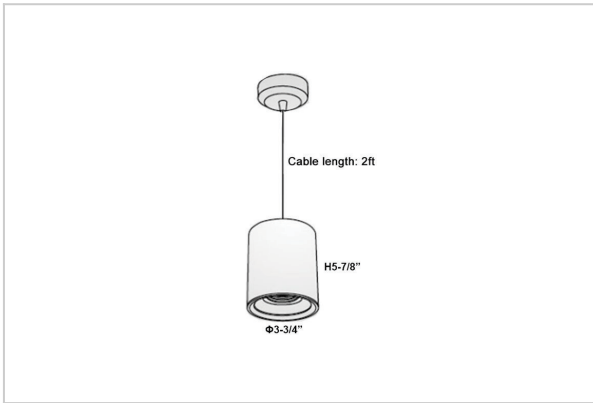

Aurora Pendant Lights

ITEM SKU#: 662187502854

Product Code : IK-RAuroraPL-15W-40K-BL-90C-30D

Voltage	100 - 277 V AC, 50-60 Hz
Lumen Output	1350lm
Power	15W
CCT	4000K
CRI	>90
Beam Angle	30°
Light Distribution	Medium
LED Light Source	Osram SOLERIQ S 19
Start Time	Instant
Driver	Stand Alone (included)
Operating Position	No Swiveling Type
Dimming	Triac Dimming / 0-10 V Dimming
Heads	Single Head
Finish	Black
Height	5-7/8"
Diameter	3-3/4"
Optics	Reflective Cup Structure
Application Area	Guest Room, Restaurant, Meeting Room, Club, Hall, Hotel Entrance

Beam Spread (Options)

Spot	15°		Medium		30°		Flood		45°	
	ft	Ø	ft	Ø	ft	Ø	ft	Ø	ft	Ø
3.0	0.72	3.0	1.41	3.0	2.03	3.0	2.03	3.0	2.03	2.03
9.0	2.15	9.0	4.22	9.0	6.09	9.0	6.09	9.0	6.09	6.09
15.0	3.58	15.0	7.04	15.0	10.15	15.0	10.15	15.0	10.15	10.15