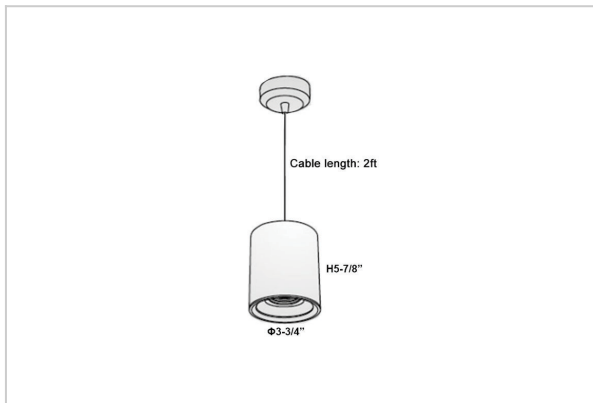

## Product Code : IK-RAuroraPL-15W-30K-BL-90C-30D

Voltage	100 - 277 V AC, 50-60 Hz
Lumen Output	1275lm
Power	15W
CCT	3000K
CRI	>90
Beam Angle	30°
Light Distribution	Medium
LED Light Source	Osram SOLERIQ S 19
Start Time	Instant
Driver	Stand Alone (included)
Operating Position	No Swiveling Type
Dimming	Triac Dimming / 0-10 V Dimming
Heads	Single Head
Finish	Black
Height	5-7/8"
Diameter	3-3/4"
Optics	Reflective Cup Structure
Application Area	Guest Room, Restaurant, Meeting Room, Club, Hall, Hotel Entrance

### Beam Spread (Options)

Spot	15°		Medium		30°		Flood		45°	
	ft	Ø	ft	Ø	ft	Ø	ft	Ø	ft	Ø
3.0	0.72		3.0	1.41		3.0	2.03			
9.0	2.15		9.0	4.22		9.0	6.09			
15.0	3.58		15.0	7.04		15.0	10.15			

Aurora is a technologically advanced LED Pendant Light that incorporates electronic gear and a high-quality lens with wide beam spread. While commonly used as task light, the unique and state-of-the-art design of this luminaire also enhances the overall aesthetics of your store.