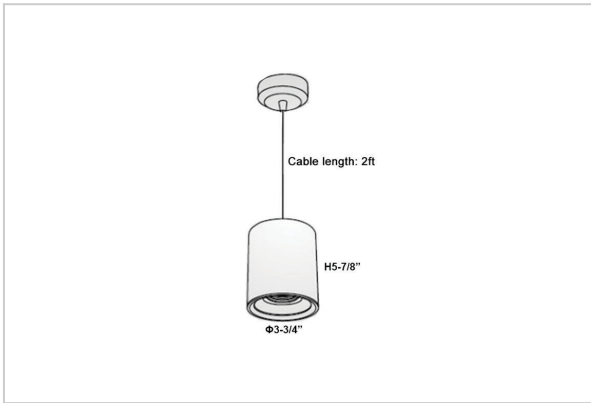

## Product Code : IK-RAuroraPL-15W-30K-BL-90C-30D

Voltage	100 - 277 V AC, 50-60 Hz
Lumen Output	1275lm
Power	15W
CCT	3000K
CRI	>90
Beam Angle	30°
Light Distribution	Medium
LED Light Source	Osram SOLERIQ S 19
Start Time	Instant
Driver	Stand Alone (included)
Operating Position	No Swiveling Type
Dimming	Triac Dimming / 0-10 V Dimming
Heads	Single Head
Finish	Black
Height	5-7/8"
Diameter	3-3/4"
Optics	Reflective Cup Structure
Application Area	Guest Room, Restaurant, Meeting Room, Club, Hall, Hotel Entrance

### Beam Spread (Options)

Spot	15°		Medium		30°		Flood		45°	
	ft	Ø	ft	Ø	ft	Ø	ft	Ø	ft	Ø
3.0	0.72		3.0	1.41			3.0	2.03		
9.0	2.15		9.0	4.22			9.0	6.09		
15.0	3.58		15.0	7.04			15.0	10.15		

Aurora is a technologically advanced LED Pendant Light that incorporates electronic gear and a high-quality lens with wide beam spread. While commonly used as task light, the unique and state-of-the-art design of this luminaire also enhances the overall aesthetics of your store.