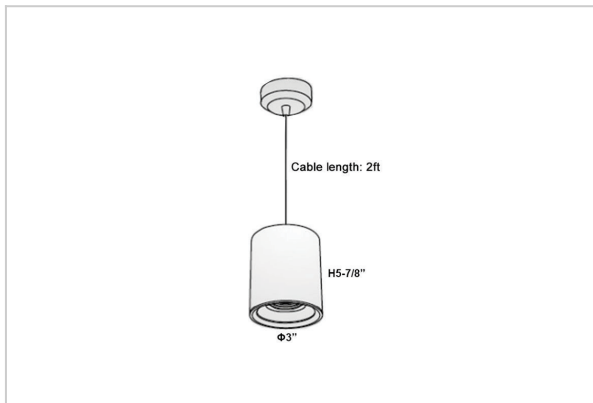

Aurora Pendant Lights

ITEM SKU#: 662187502823

Product Code : IK-RAuroraPL-12W-50K-BL-90C-30D

Voltage	100 - 277 V AC, 50-60 Hz
Lumen Output	1140lm
Power	12W
CCT	5000K
CRI	>90
Beam Angle	30°
Light Distribution	Medium
LED Light Source	Osram SOLERIQ S 19
Start Time	Instant
Driver	Stand Alone (included)
Operating Position	No Swiveling Type
Dimming	Triac Dimming / 0-10 V Dimming
Heads	Single Head
Finish	Black
Height	5-7/8"
Diameter	3"
Optics	Reflective Cup Structure
Application Area	Guest Room, Restaurant, Meeting Room, Club, Hall, Hotel Entrance

Beam Spread (Options)

Spot	15°		Medium		30°		Flood		45°	
	ft	Ø	ft	Ø	ft	Ø	ft	Ø	ft	Ø
3.0	0.72		3.0	1.41		3.0	2.03			
9.0	2.15		9.0	4.22		9.0	6.09			
15.0	3.58		15.0	7.04		15.0	10.15			

Aurora is a technologically advanced LED Pendant Light that incorporates electronic gear and a high-quality lens with wide beam spread. While commonly used as task light, the unique and state-of-the-art design of this luminaire also enhances the overall aesthetics of your store.