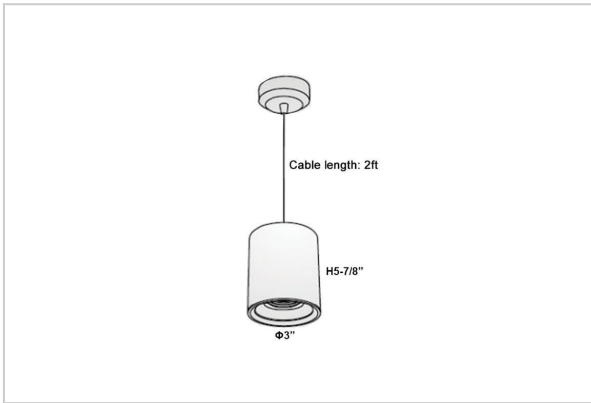

Aurora Pendant Lights

ITEM SKU#: 662187502816

Product Code : IK-RAuroraPL-12W-40K-BL-90C-30D

Voltage	100 - 277 V AC, 50-60 Hz
Lumen Output	1080lm
Power	12W
CCT	4000K
CRI	>90
Beam Angle	30°
Light Distribution	Medium
LED Light Source	Osram SOLERIQ S 19
Start Time	Instant
Driver	Stand Alone (included)
Operating Position	No Swiveling Type
Dimming	Triac Dimming / 0-10 V Dimming
Heads	Single Head
Finish	Black
Height	5-7/8"
Diameter	3"
Optics	Reflective Cup Structure
Application Area	Guest Room, Restaurant, Meeting Room, Club, Hall, Hotel Entrance

Beam Spread (Options)

Spot	15°		Medium		30°		Flood		45°	
	ft	Ø	ft	Ø	ft	Ø	ft	Ø	ft	Ø
3.0	0.72		3.0	1.41		3.0	2.03			
9.0	2.15		9.0	4.22		9.0	6.09			
15.0	3.58		15.0	7.04		15.0	10.15			

Aurora is a technologically advanced LED Pendant Light that incorporates electronic gear and a high-quality lens with wide beam spread. While commonly used as task light, the unique and state-of-the-art design of this luminaire also enhances the overall aesthetics of your store.