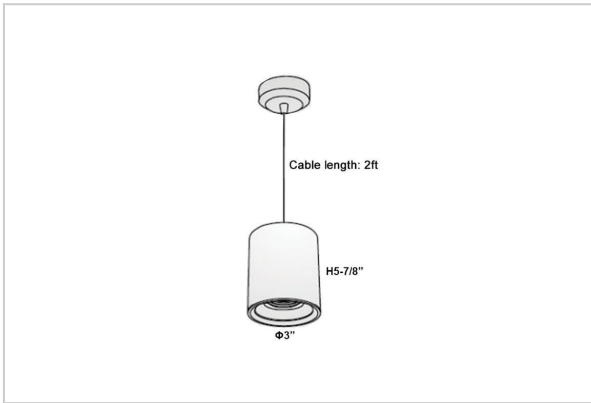

## Product Code : IK-RAuroraPL-12W-27K-BL-90C-30D

Voltage	100 - 277 V AC, 50-60 Hz
Lumen Output	960lm
Power	12W
CCT	2700K
CRI	>90
Beam Angle	30°
Light Distribution	Medium
LED Light Source	Osram SOLERIQ S 19
Start Time	Instant
Driver	Stand Alone (included)
Operating Position	No Swiveling Type
Dimming	Triac Dimming / 0-10 V Dimming
Heads	Single Head
Finish	Black
Height	5-7/8"
Diameter	3"
Optics	Reflective Cup Structure
Application Area	Guest Room, Restaurant, Meeting Room, Club, Hall, Hotel Entrance

### Beam Spread (Options)

Spot	15°		Medium		30°		Flood		45°	
	ft	Ø	ft	Ø	ft	Ø	ft	Ø	ft	Ø
3.0	0.72		3.0	1.41		3.0	2.03			
9.0	2.15		9.0	4.22		9.0	6.09			
15.0	3.58		15.0	7.04		15.0	10.15			

Aurora is a technologically advanced LED Pendant Light that incorporates electronic gear and a high-quality lens with wide beam spread. While commonly used as task light, the unique and state-of-the-art design of this luminaire also enhances the overall aesthetics of your store.