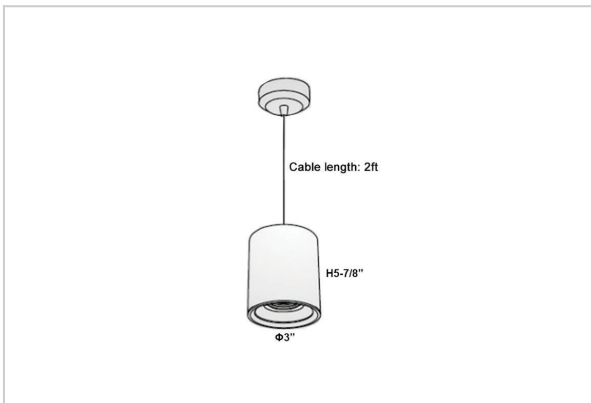

Aurora Pendant Lights

ITEM SKU#: 662187502762

Product Code : IK-RAuroraPL-8W-40K-BL-90C-30D

Voltage	100 - 277 V AC, 50-60 Hz
Lumen Output	720lm
Power	8W
CCT	4000K
CRI	>90
Beam Angle	30°
Light Distribution	Medium
LED Light Source	Osram SOLERIQ S 19
Start Time	Instant
Driver	Stand Alone (included)
Operating Position	No Swiveling Type
Dimming	Triac Dimming / 0-10 V Dimming
Heads	Single Head
Finish	Black
Height	5-7/8"
Diameter	3"
Optics	Reflective Cup Structure
Application Area	Guest Room, Restaurant, Meeting Room, Club, Hall, Hotel Entrance

Beam Spread (Options)

Spot	15°		Medium		30°		Flood		45°	
	ft	Ø	ft	Ø	ft	Ø	ft	Ø	ft	Ø
3.0	0.72		3.0	1.41		3.0	2.03			
9.0	2.15		9.0	4.22		9.0	6.09			
15.0	3.58		15.0	7.04		15.0	10.15			

Aurora is a technologically advanced LED Pendant Light that incorporates electronic gear and a high-quality lens with wide beam spread. While commonly used as task light, the unique and state-of-the-art design of this luminaire also enhances the overall aesthetics of your store.