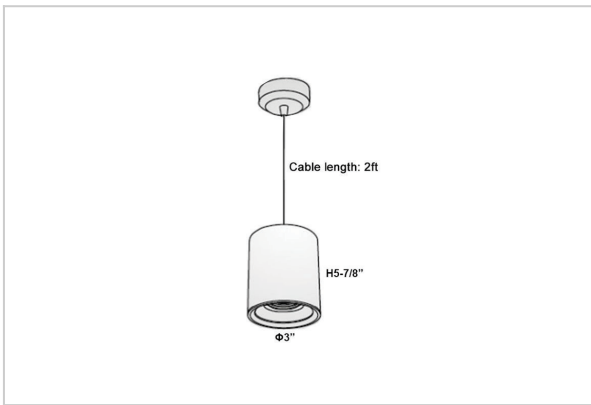

Aurora Pendant Lights

ITEM SKU#: 662187502755

Product Code : IK-RAuroraPL-8W-30K-BL-90C-30D

| | |
|--------------------|------------------------------------------------------------------|
| Voltage | 100 - 277 V AC, 50-60 Hz |
| Lumen Output | 680lm |
| Power | 8W |
| CCT | 3000K |
| CRI | >90 |
| Beam Angle | 30° |
| Light Distribution | Medium |
| LED Light Source | Osram SOLERIQ S 19 |
| Start Time | Instant |
| Driver | Stand Alone (included) |
| Operating Position | No Swiveling Type |
| Dimming | Triac Dimming / 0-10 V Dimming |
| Heads | Single Head |
| Finish | Black |
| Height | 5-7/8" |
| Diameter | 3" |
| Optics | Reflective Cup Structure |
| Application Area | Guest Room, Restaurant, Meeting Room, Club, Hall, Hotel Entrance |

Beam Spread (Options)

| Spot | 15° | Medium | 30° | Flood | 45° |
|------|------|--------|------|-------|-------|
| ft | Ø | ft | Ø | ft | Ø |
| 3.0 | 0.72 | 3.0 | 1.41 | 3.0 | 2.03 |
| 9.0 | 2.15 | 9.0 | 4.22 | 9.0 | 6.09 |
| 15.0 | 3.58 | 15.0 | 7.04 | 15.0 | 10.15 |