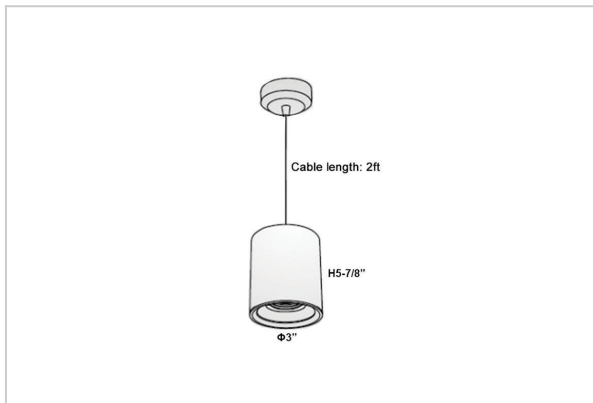

Aurora Pendant Lights

ITEM SKU#: 662187502731

Product Code : IK-RAuroraPL-55W-50K-WH-90C-15D

Voltage	100 - 277 V AC, 50-60 Hz
Lumen Output	5225lm
Power	55W
CCT	5000K
CRI	>90
Beam Angle	15°
Light Distribution	Spot
LED Light Source	Osram SOLERIQ S 19
Start Time	Instant
Driver	Stand Alone (included)
Operating Position	No Swiveling Type
Dimming	Triac Dimming / 0-10 V Dimming
Heads	Single Head
Finish	White
Height	7-1/8"
Diameter	6-3/4"
Optics	Reflective Cup Structure
Application Area	Guest Room, Restaurant, Meeting Room, Club, Hall, Hotel Entrance

Beam Spread (Options)

Spot 15°		Medium 30°		Flood 45°	
ft	Ø	ft	Ø	ft	Ø
3.0	0.72	3.0	1.41	3.0	2.03
9.0	2.15	9.0	4.22	9.0	6.09
15.0	3.58	15.0	7.04	15.0	10.15

Aurora is a technologically advanced LED Pendant Light that incorporates electronic gear and a high-quality lens with wide beam spread. While commonly used as task light, the unique and state-of-the-art design of this luminaire also enhances the overall aesthetics of your store.